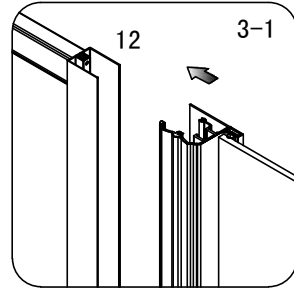

Note: Safety glass can not be re-worked.

■ Installation

Please read these instructions carefully before start of installation.

The wall post has up to 20mm of adjustment for out of true wall situations.

Ensure that the shower tray is fitted level and that after assembly of enclosure there is a full and continuous bead of sealant between the top of the shower tray and the title joint.

φ6X30

ST4X50

ST4X35

9

2

3

4

4