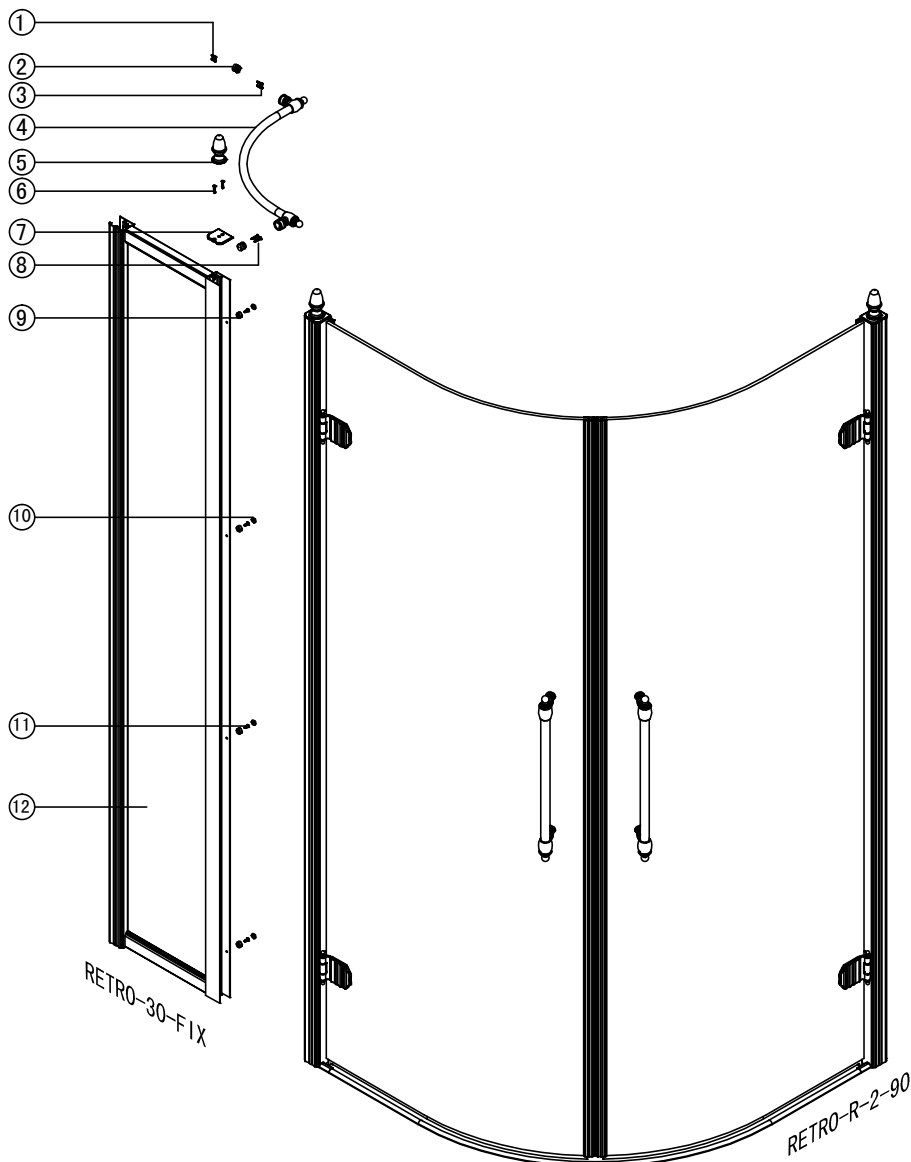

Installation instructions

RETRO-30-FIX