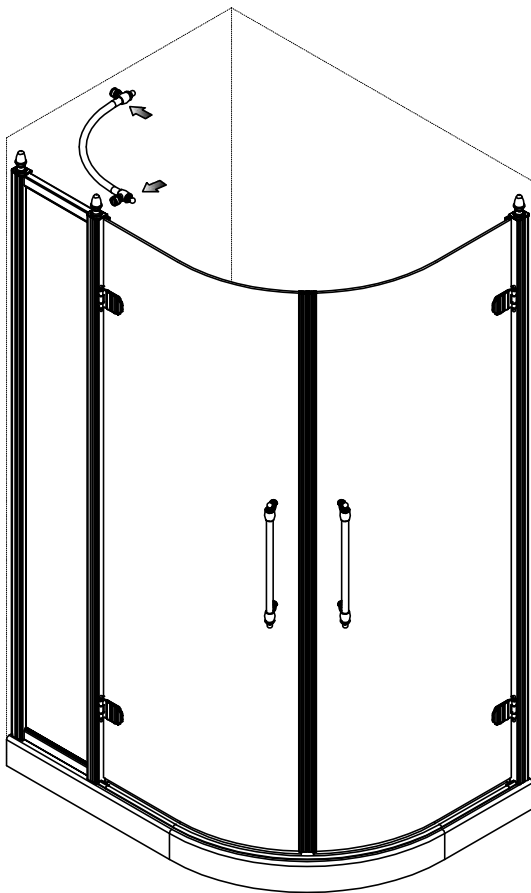

Note: Safety glass can not be re-worked.

■ Installation

Please read these instructions carefully before start of installation.

The wall post has up to 20mm of adjustment for out of true wall situations.

Ensure that the shower tray is fitted level and that after assembly of enclosure there is a full and continuous bead of sealant between the top of the shower tray and the title joint.

φ6X30

ST4X50

ST4X35

9

2

3

4

4