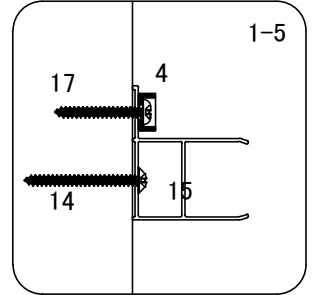

φ6

φ6X30

ST4X50

ST4X35