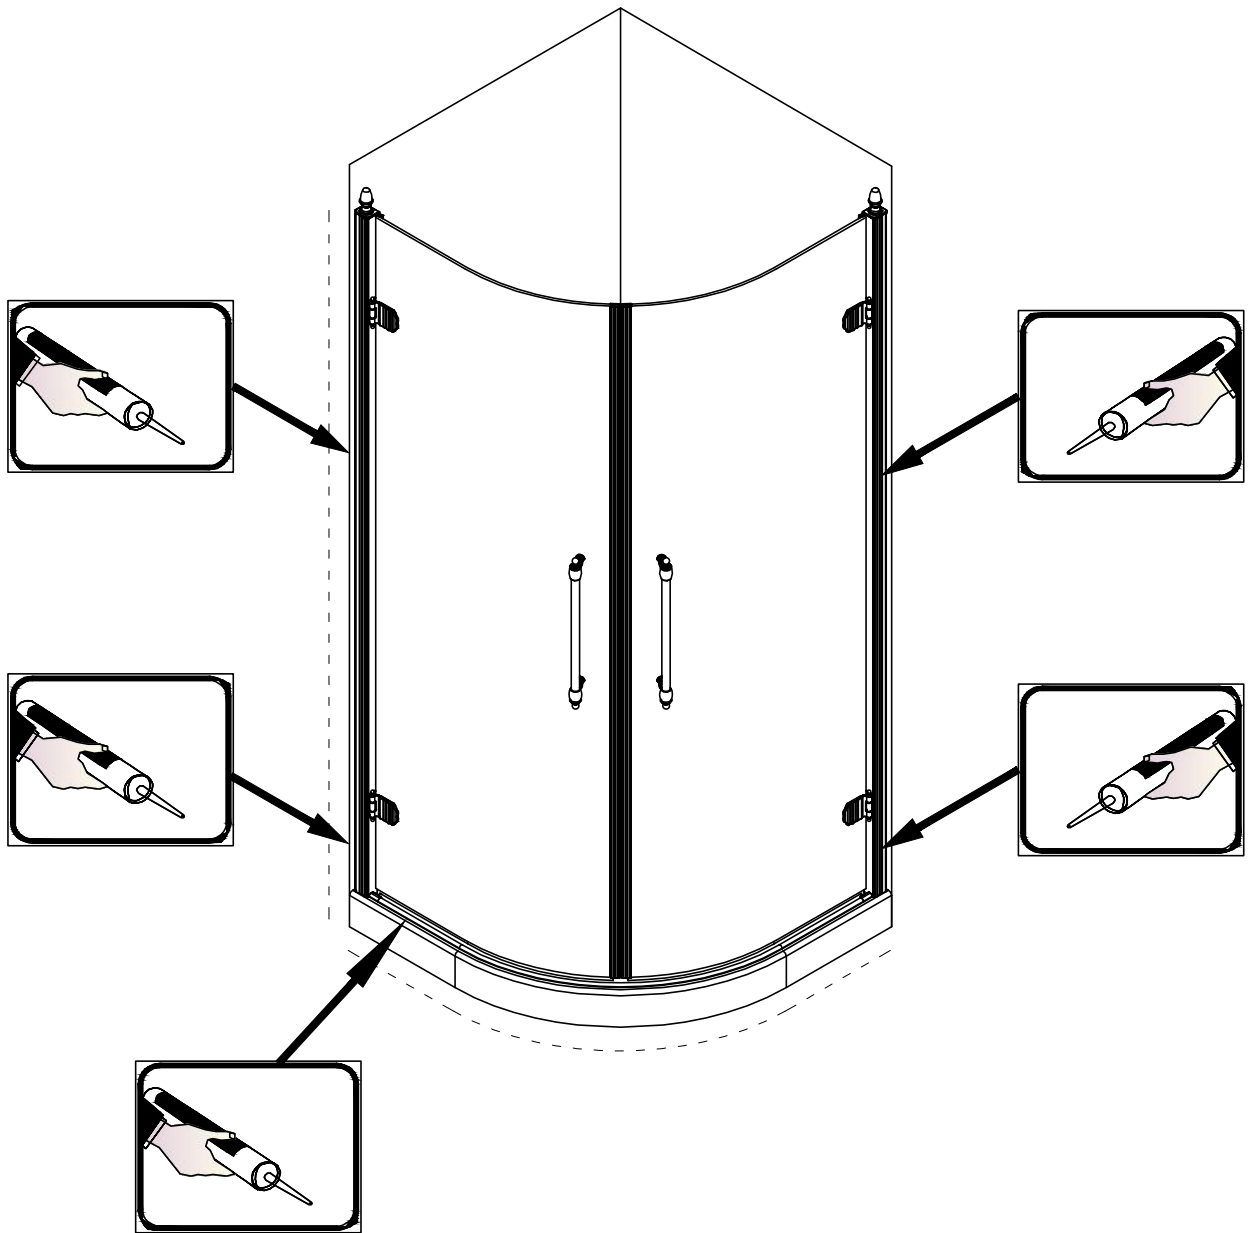

 CEZARES®

Installation instructions

1、 RETRO-R-2-90 + RETRO-30-FIX

1、RETRO-R-2-90

2、RETRO-R-2-90 + RETRO-30-FIX

This product is heavy and will require two people to install.

■ General Information

Please inspect the product immediately upon receipt for transit damage, missing packs/parts or manufacturing fault. Damage reported later cannot be accepted. Please handle the product with care avoiding knocks and shock loading to all sides and edges of the glass.

Note: Safety glass can not be re-worked.

■ Installation

Please read these instructions carefully before start of installation.

The wall post has up to 20mm of adjustment for out of true wall situations.

Ensure that the shower tray is fitted level and that after assembly of enclosure there is a full and continuous bead of sealant between the top of the shower tray and the title joint.

6

6

7

This product is heavy and will require two people to install.

Installation instructions

RETRO-30-FIX

1

φ6