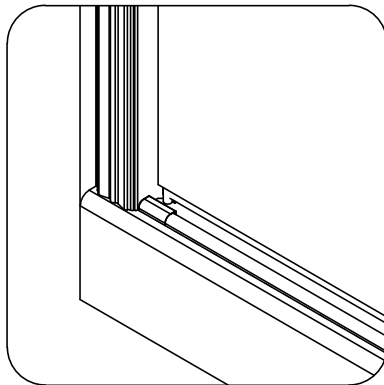

This product is heavy and will require two people to install.