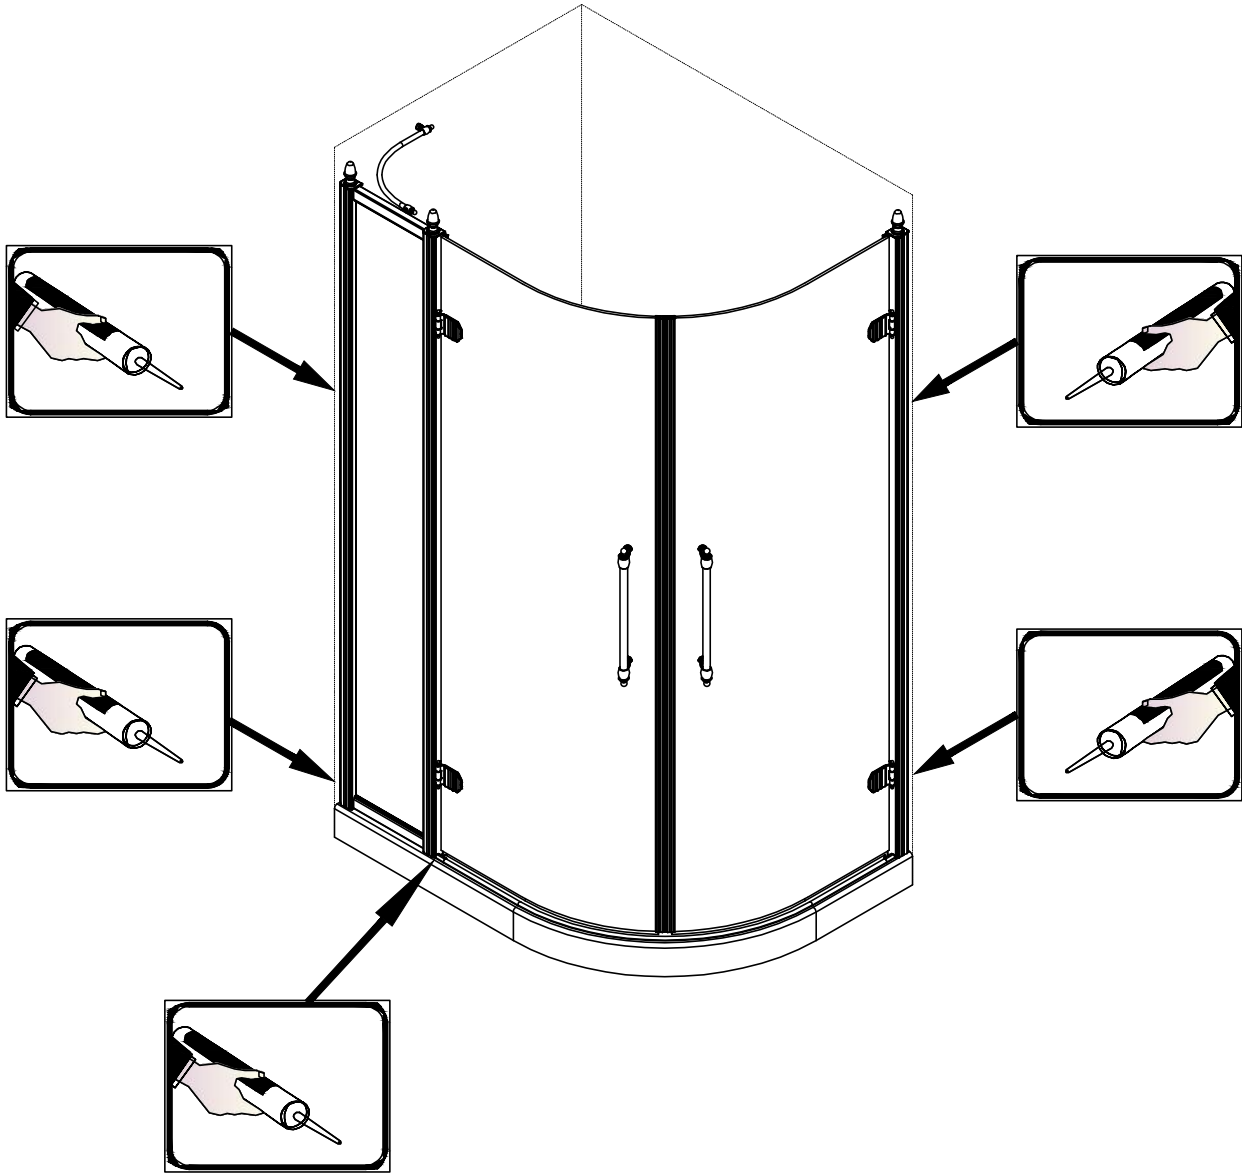

 CEZARES®

Installation instructions

1、 RETRO-R-2-90 + RETRO-30-FIX

1、RETRO-R-2-90

2、RETRO-R-2-90 + RETRO-30-FIX

This product is heavy and will require two people to install.

■ General Information

Please inspect the product immediately upon receipt for transit damage, missing packs/parts or manufacturing fault. Damage reported later cannot be accepted. Please handle the product with care avoiding knocks and shock loading to all sides and edges of the glass.

Note: Safety glass can not be re-worked.

■ Installation

Please read these instructions carefully before start of installation.

The wall post has up to 20mm of adjustment for out of true wall situations.

Ensure that the shower tray is fitted level and that after assembly of enclosure there is a full and continuous bead of sealant between the top of the shower tray and the title joint.

6

6

7

This product is heavy and will require two people to install.

Installation instructions

RETRO-30-FIX

1

φ6

5

12

This product is heavy and will require two people to install.