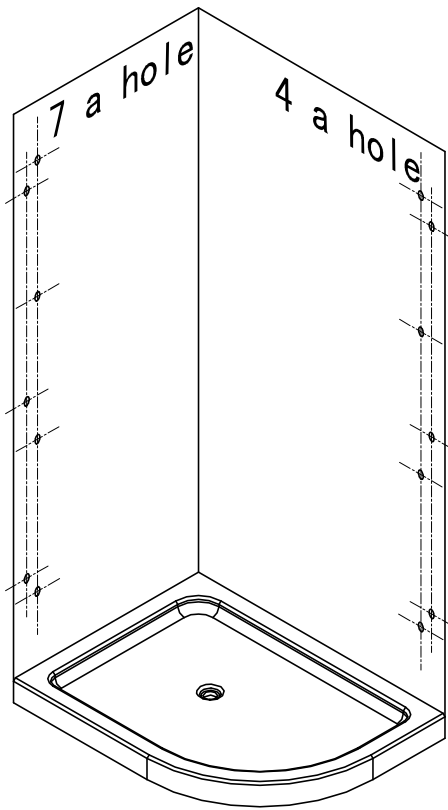

1

φ6

φ6X30

ST4X50

ST4X35

9

2