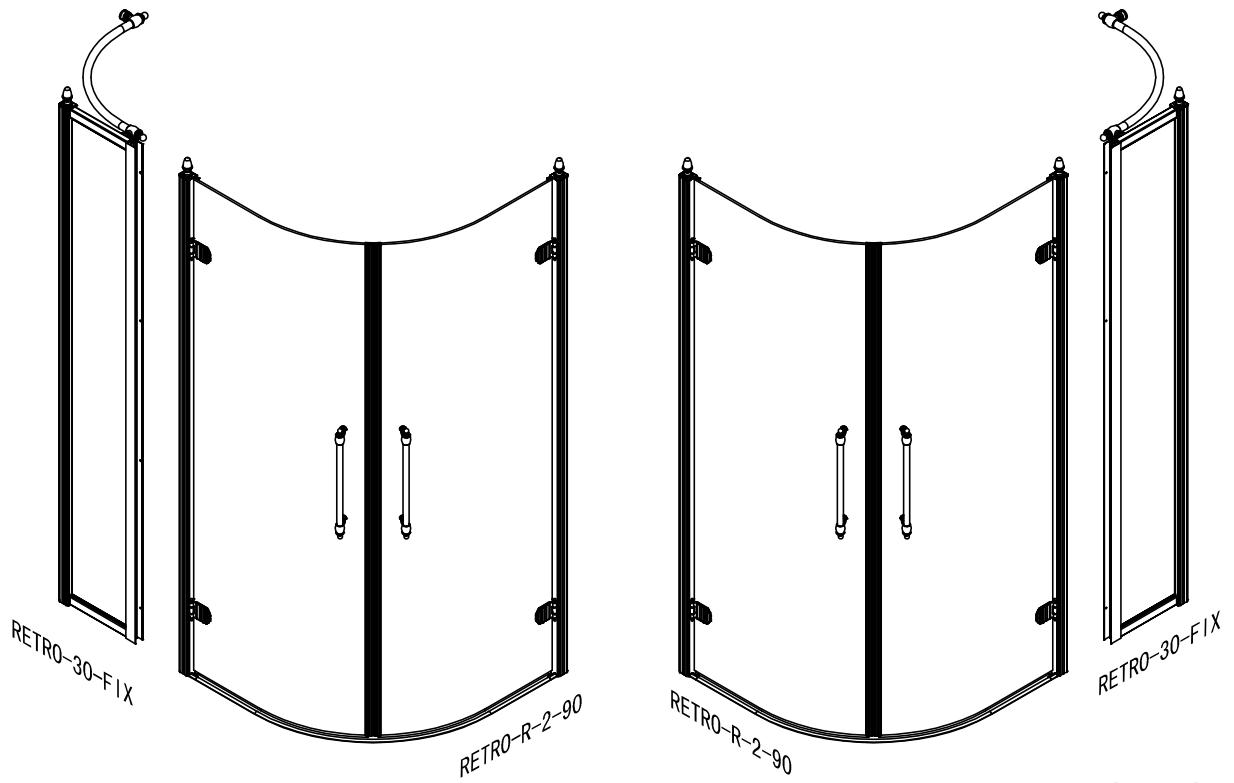

 CEZARES®

Installation instructions

1、 RETRO-R-2-90 + RETRO-30-FIX

1、RETRO-R-2-90

2、RETRO-R-2-90 + RETRO-30-FIX

This product is heavy and will require two people to install.

■ General Information

Please inspect the product immediately upon receipt for transit damage, missing packs/parts or manufacturing fault. Damage reported later cannot be accepted. Please handle the product with care avoiding knocks and shock loading to all sides and edges of the glass.

Note: Safety glass can not be re-worked.

■ Installation

Please read these instructions carefully before start of installation.

The wall post has up to 20mm of adjustment for out of true wall situations.

Ensure that the shower tray is fitted level and that after assembly of enclosure there is a full and continuous bead of sealant between the top of the shower tray and the title joint.

Special care should be taken when drilling walls to avoid hidden pipes or electrical cables.

Note: This product is heavy and will require two people to install.

Please remove protective film from aluminium profiles before installation.