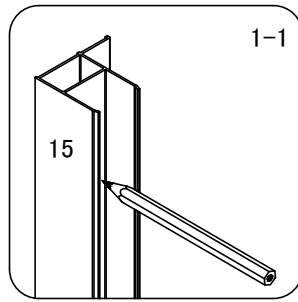

1

φ6

φ6X30

ST4X50

ST4X35

9

2