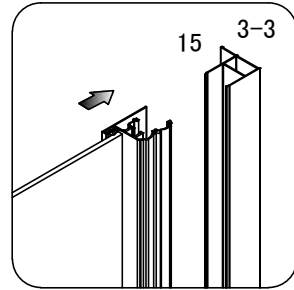

Note: Safety glass can not be re-worked.

■ Installation

Please read these instructions carefully before start of installation.

The wall post has up to 20mm of adjustment for out of true wall situations.

Ensure that the shower tray is fitted level and that after assembly of enclosure there is a full and continuous bead of sealant between the top of the shower tray and the title joint.

φ6X30

ST4X50

ST4X35

9

2

3

4

4