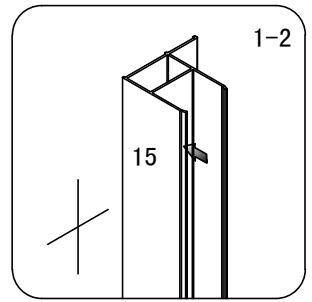

1

φ6

φ6X30

ST4X50

ST4X35

9

2