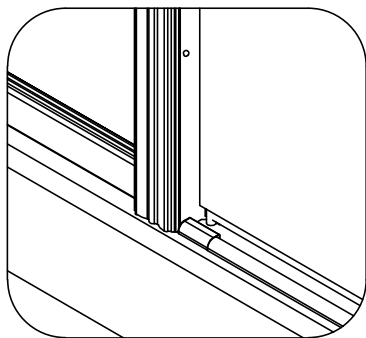

This product is heavy and will require two people to install.