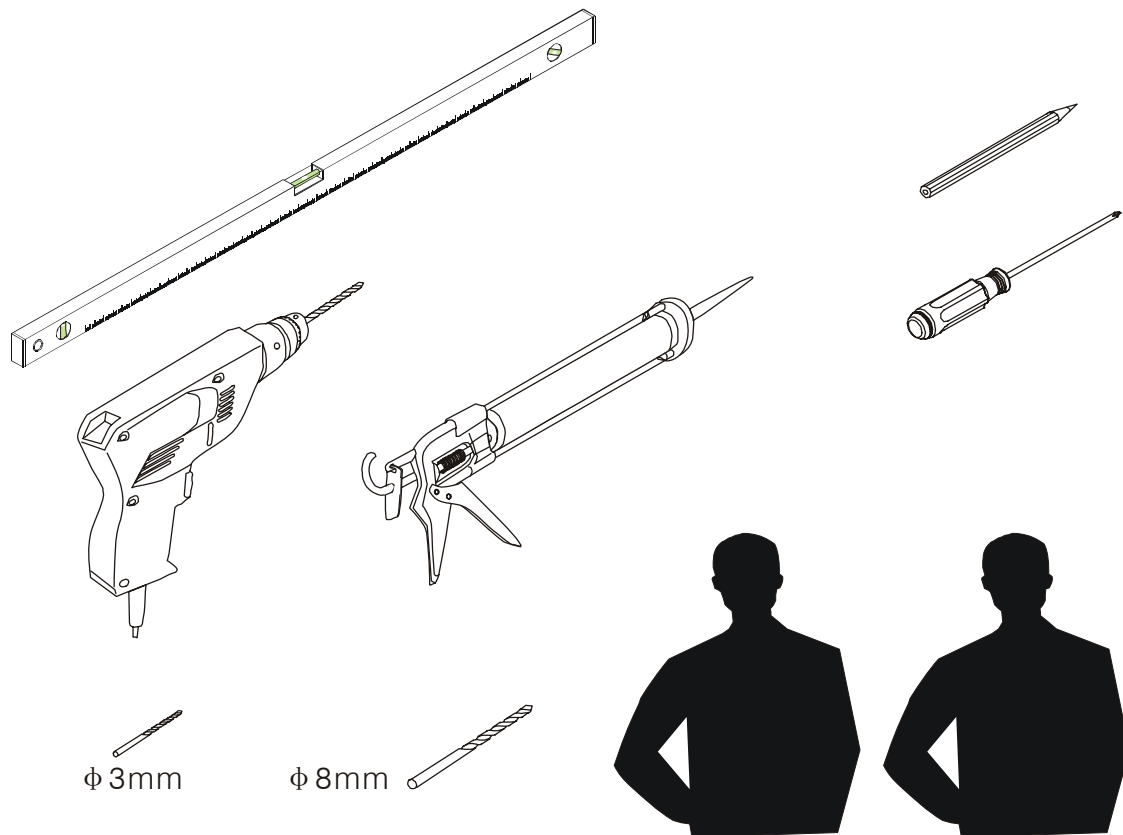

Note: Safety glass can not be re-worked.

■ Installation

Please read these instructions carefully before start of installation.

The wall post has up to 20mm of adjustment for out of true wall situations.

Ensure that the shower tray is fitted level and that after assembly of enclosure there is a full and continuous bead of sealant between the top of the shower tray and the title joint.

Special care should be taken when drilling walls to avoid hidden pipes or electrical cables.

Note: This product is heavy and will require two people to install.

Please remove protective film from aluminium profiles before installation.

■ Shower Tray Installation

The shower tray must be sited against a structural wall.

Water proof walling or tiling should be fitted so that it sits on the top of the tray rim.

■ Aftercare Instructions

After use, your shower should be cleaned with soap and water. This is particularly important in hard water districts where insoluble lime salts may be deposited and allowed to build up. Cleaners of a gritty or abrasive nature should not be used. Care should be taken to avoid contact with strong chemicals such as organic solvents and strippers.

Glass cleaners can be used but with caution, if in doubt contact the supplier of the cleaner in question.

Please keep these instructions for aftercare and customer service details.

Tools required

This product is heavy and will require two people to install.