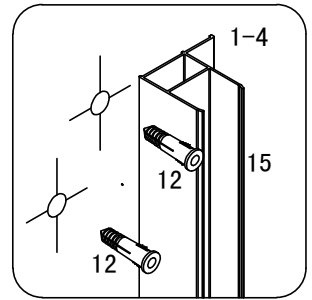

6

6

7

This product is heavy and will require two people to install.

Installation instructions

RETRO-30-FIX

1

φ6