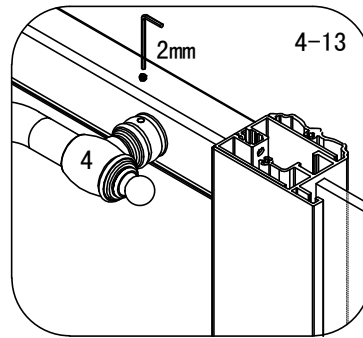

Note: Safety glass can not be re-worked.

■ Installation

Please read these instructions carefully before start of installation.

The wall post has up to 20mm of adjustment for out of true wall situations.

Ensure that the shower tray is fitted level and that after assembly of enclosure there is a full and continuous bead of sealant between the top of the shower tray and the title joint.

φ6X30

ST4X50

ST4X35

9

2

3

4

4