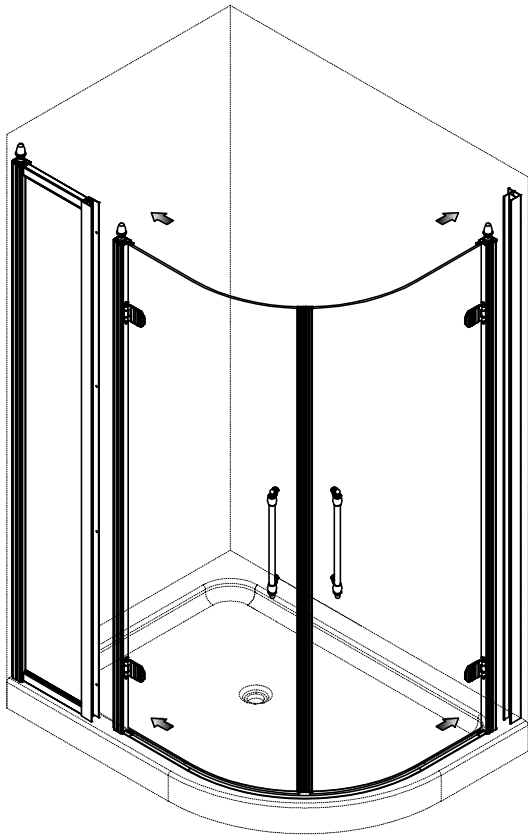

Note: Safety glass can not be re-worked.

■ Installation

Please read these instructions carefully before start of installation.

The wall post has up to 20mm of adjustment for out of true wall situations.

Ensure that the shower tray is fitted level and that after assembly of enclosure there is a full and continuous bead of sealant between the top of the shower tray and the title joint.

φ6X30

ST4X50

ST4X35

9

2

3

4

4