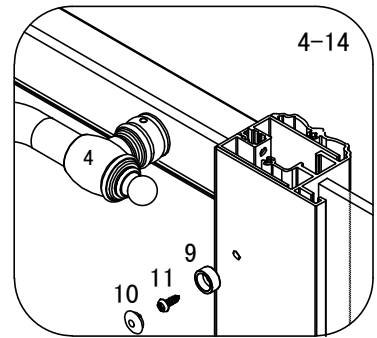

Note: Safety glass can not be re-worked.

■ Installation

Please read these instructions carefully before start of installation.

The wall post has up to 20mm of adjustment for out of true wall situations.

Ensure that the shower tray is fitted level and that after assembly of enclosure there is a full and continuous bead of sealant between the top of the shower tray and the title joint.

φ6X30

ST4X50

ST4X35

9

2

3

4

4