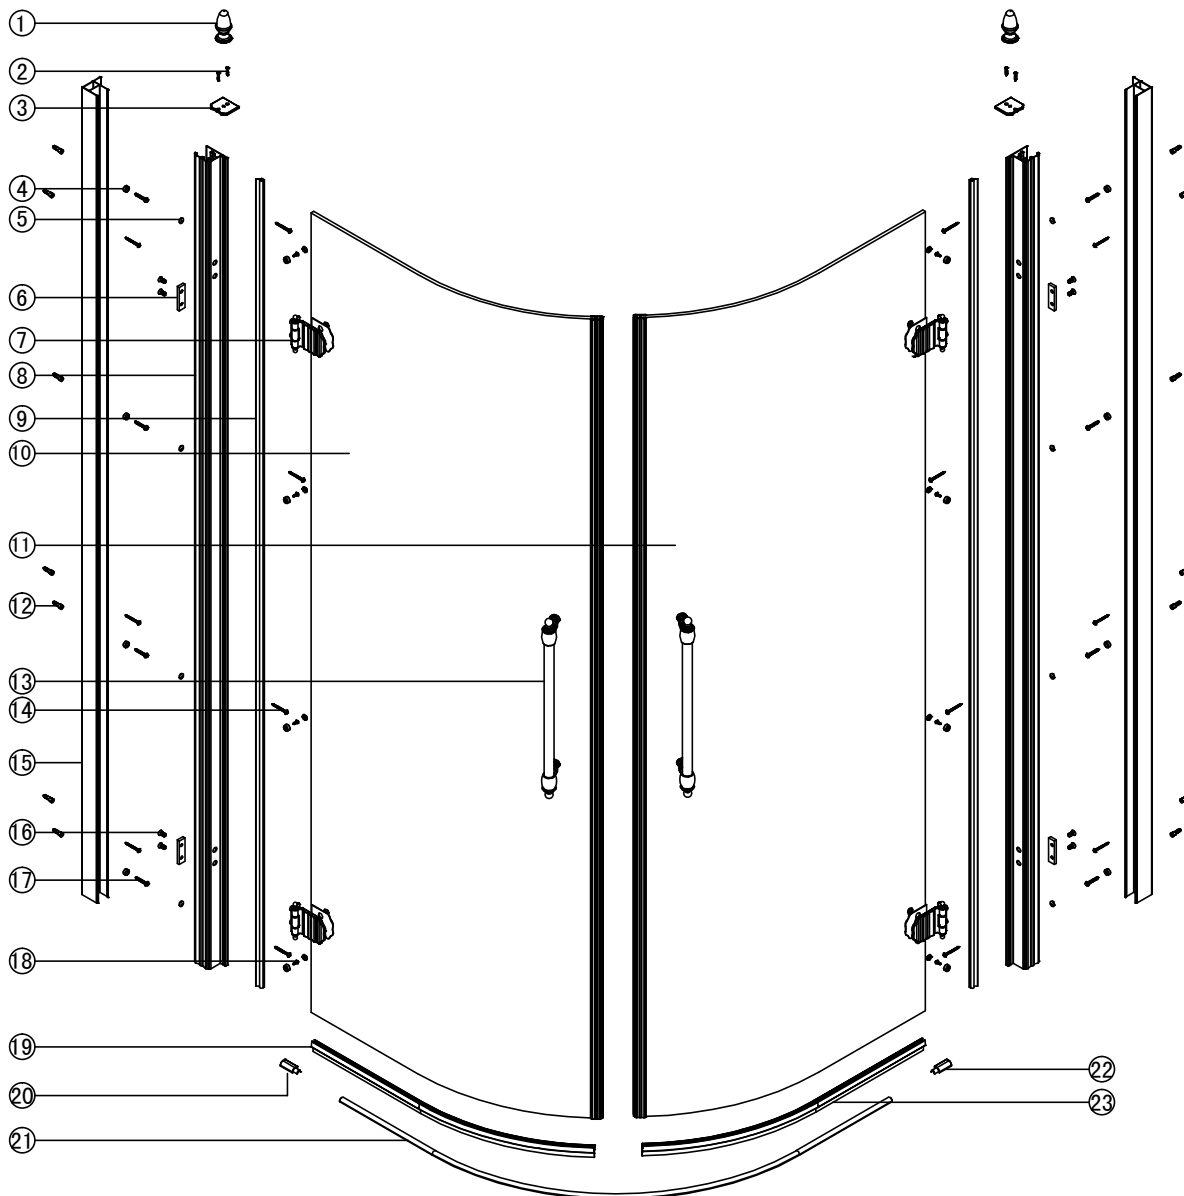

 CEZARES®

Installation instructions

1、 RETRO-R-2-90 + RETRO-30-FIX

1、RETRO-R-2-90

2、RETRO-R-2-90 + RETRO-30-FIX

This product is heavy and will require two people to install.

■ General Information

Please inspect the product immediately upon receipt for transit damage, missing packs/parts or manufacturing fault. Damage reported later cannot be accepted. Please handle the product with care avoiding knocks and shock loading to all sides and edges of the glass.

Note: Safety glass can not be re-worked.

■ Installation

Please read these instructions carefully before start of installation.

The wall post has up to 20mm of adjustment for out of true wall situations.

Ensure that the shower tray is fitted level and that after assembly of enclosure there is a full and continuous bead of sealant between the top of the shower tray and the title joint.

■ Shower Tray Installation

The shower tray must be sited against a structural wall.

Water proof walling or tiling should be fitted so that it sits on the top of the tray rim.

■ Aftercare Instructions

After use, your shower should be cleaned with soap and water. This is particularly important in hard water districts where insoluble lime salts may be deposited and allowed to build up. Cleaners of a gritty or abrasive nature should not be used. Care should be taken to avoid contact with strong chemicals such as organic solvents and strippers.

 <p>① X 3</p>	 <p>② X 4 ST4X20</p>	 <p>③ X 3</p>	 <p>④ X 16</p>	 <p>⑤ X 16</p>	 <p>⑥ X 4</p>	 <p>⑦ X 4</p>	 <p>⑧ X 2</p>
 <p>⑨ X 2</p>	 <p>⑩ X 1</p>	 <p>⑪ X 1</p>	 <p>⑫ X 14 φ6X30</p>	 <p>⑬ X 2</p>	 <p>⑭ X 6 ST4X50</p>	 <p>⑮ X 2</p>	 <p>⑯ X 8 M6X16</p>
 <p>⑰ X 8 ST4X35</p>	 <p>⑱ X 8 ST4X12</p>	 <p>⑲ X 1</p>	 <p>⑳ X 1</p>	 <p>㉑ X 1</p>	 <p>㉒ X 1</p>	 <p>㉓ X 1</p>	 <p>4mm / 2mm</p>