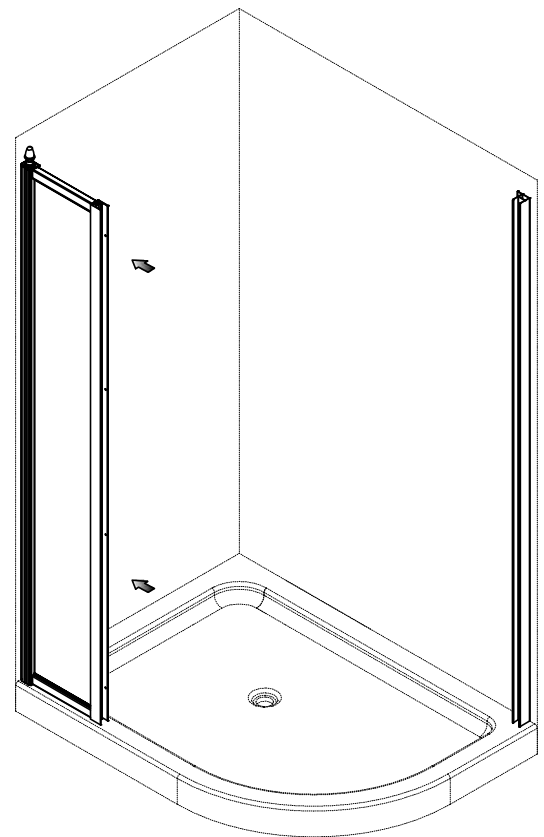

1

φ6

φ6X30

ST4X50

ST4X35

9

2