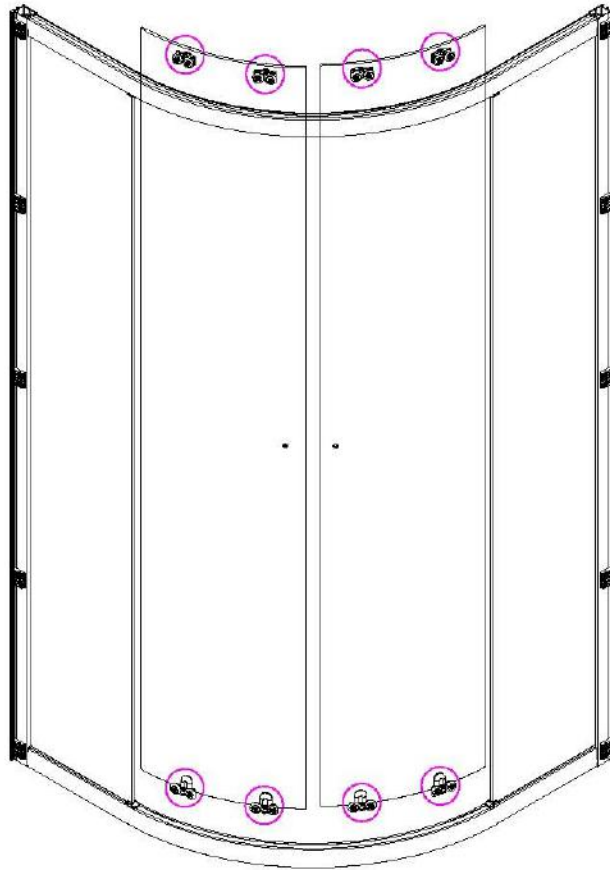

Note: Safety glass can not be re-worked.

■ Installation

Please read these instructions carefully before start of installation.

The wall post has up to 20mm of adjustment for out of true wall situations.

Ensure that the shower tray is fitted level and that after assembly of enclosure there is a full and continuous bead of sealant between the top of the shower tray and the title joint.

Special care should be taken when drilling walls to avoid hidden pipes or electrical cables.

Note: This product is heavy and will require two people to install.

Please remove protective film from aluminium profiles before installation.

This product is heavy and will require two people to install.

ST4X30

This product is heavy and will require two people to install.

This product is heavy and will require two people to install.

This product is heavy and will require two people to install.

This product is heavy and will require two people to install.