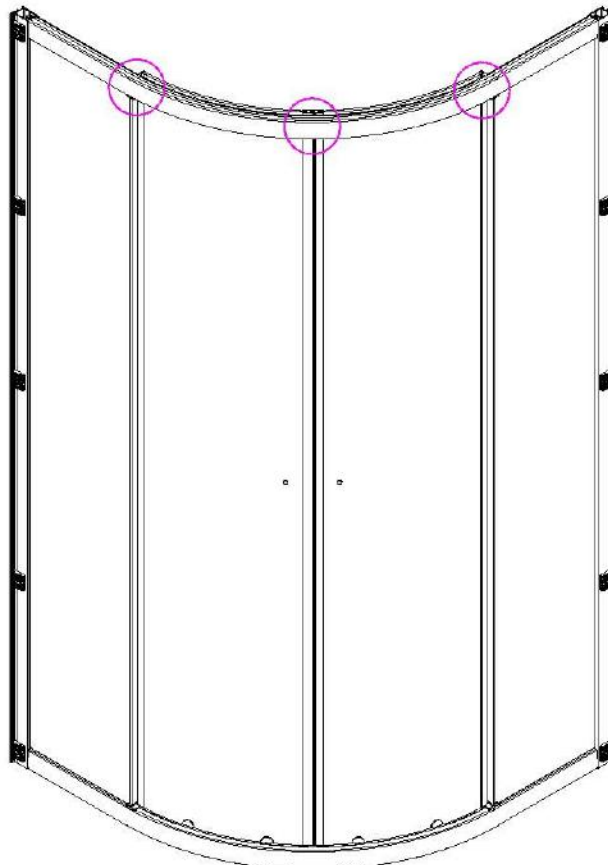

Note: Safety glass can not be re-worked.

■ Installation

Please read these instructions carefully before start of installation.

The wall post has up to 20mm of adjustment for out of true wall situations.

Ensure that the shower tray is fitted level and that after assembly of enclosure there is a full and continuous bead of sealant between the top of the shower tray and the title joint.

This product is heavy and will require two people to install.

ST4X30

This product is heavy and will require two people to install.

This product is heavy and will require two people to install.

This product is heavy and will require two people to install.