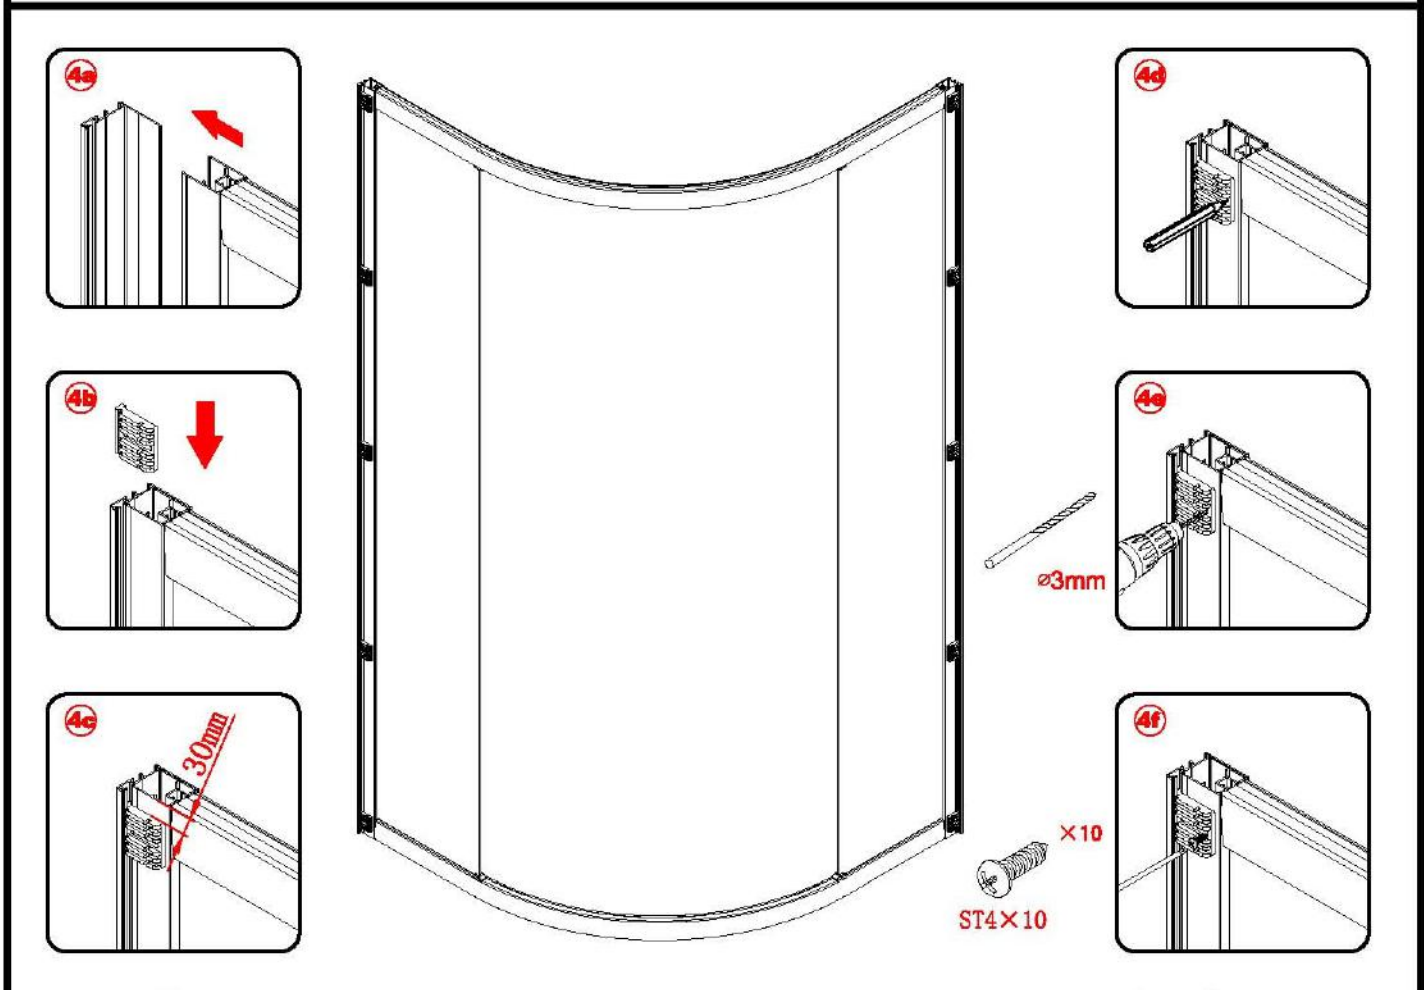

Note: Safety glass can not be re-worked.

■ Installation

Please read these instructions carefully before start of installation.

The wall post has up to 20mm of adjustment for out of true wall situations.

Ensure that the shower tray is fitted level and that after assembly of enclosure there is a full and continuous bead of sealant between the top of the shower tray and the title joint.

This product is heavy and will require two people to install.

ST4X30

This product is heavy and will require two people to install.

This product is heavy and will require two people to install.

This product is heavy and will require two people to install.