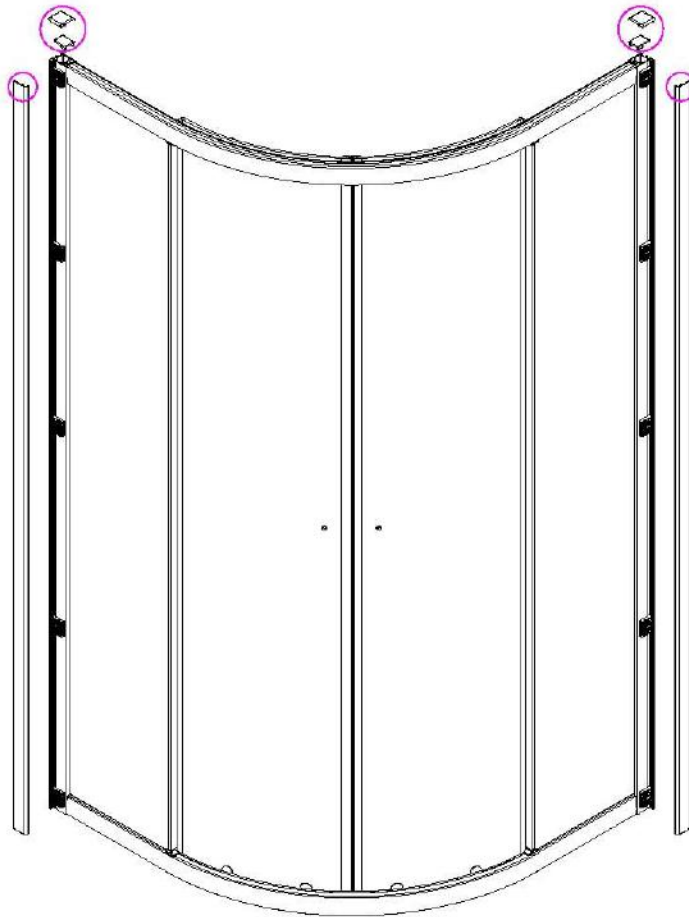

Note: Safety glass can not be re-worked.

■ Installation

Please read these instructions carefully before start of installation.

The wall post has up to 20mm of adjustment for out of true wall situations.

Ensure that the shower tray is fitted level and that after assembly of enclosure there is a full and continuous bead of sealant between the top of the shower tray and the title joint.

This product is heavy and will require two people to install.

ST4X30

This product is heavy and will require two people to install.

This product is heavy and will require two people to install.

This product is heavy and will require two people to install.