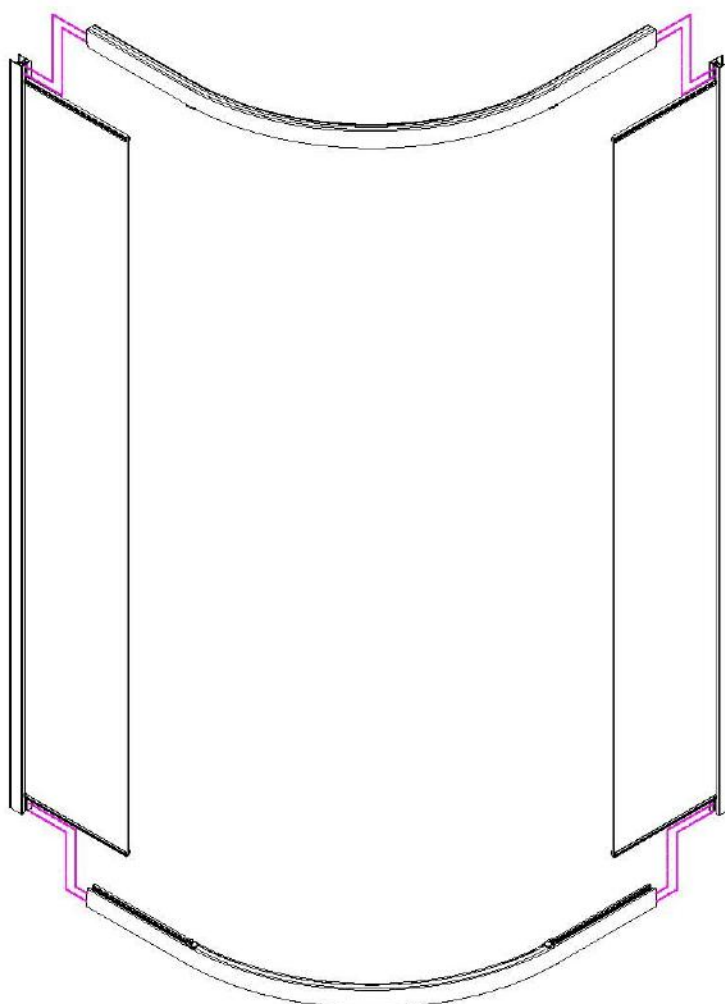

This product is heavy and will require two people to install.