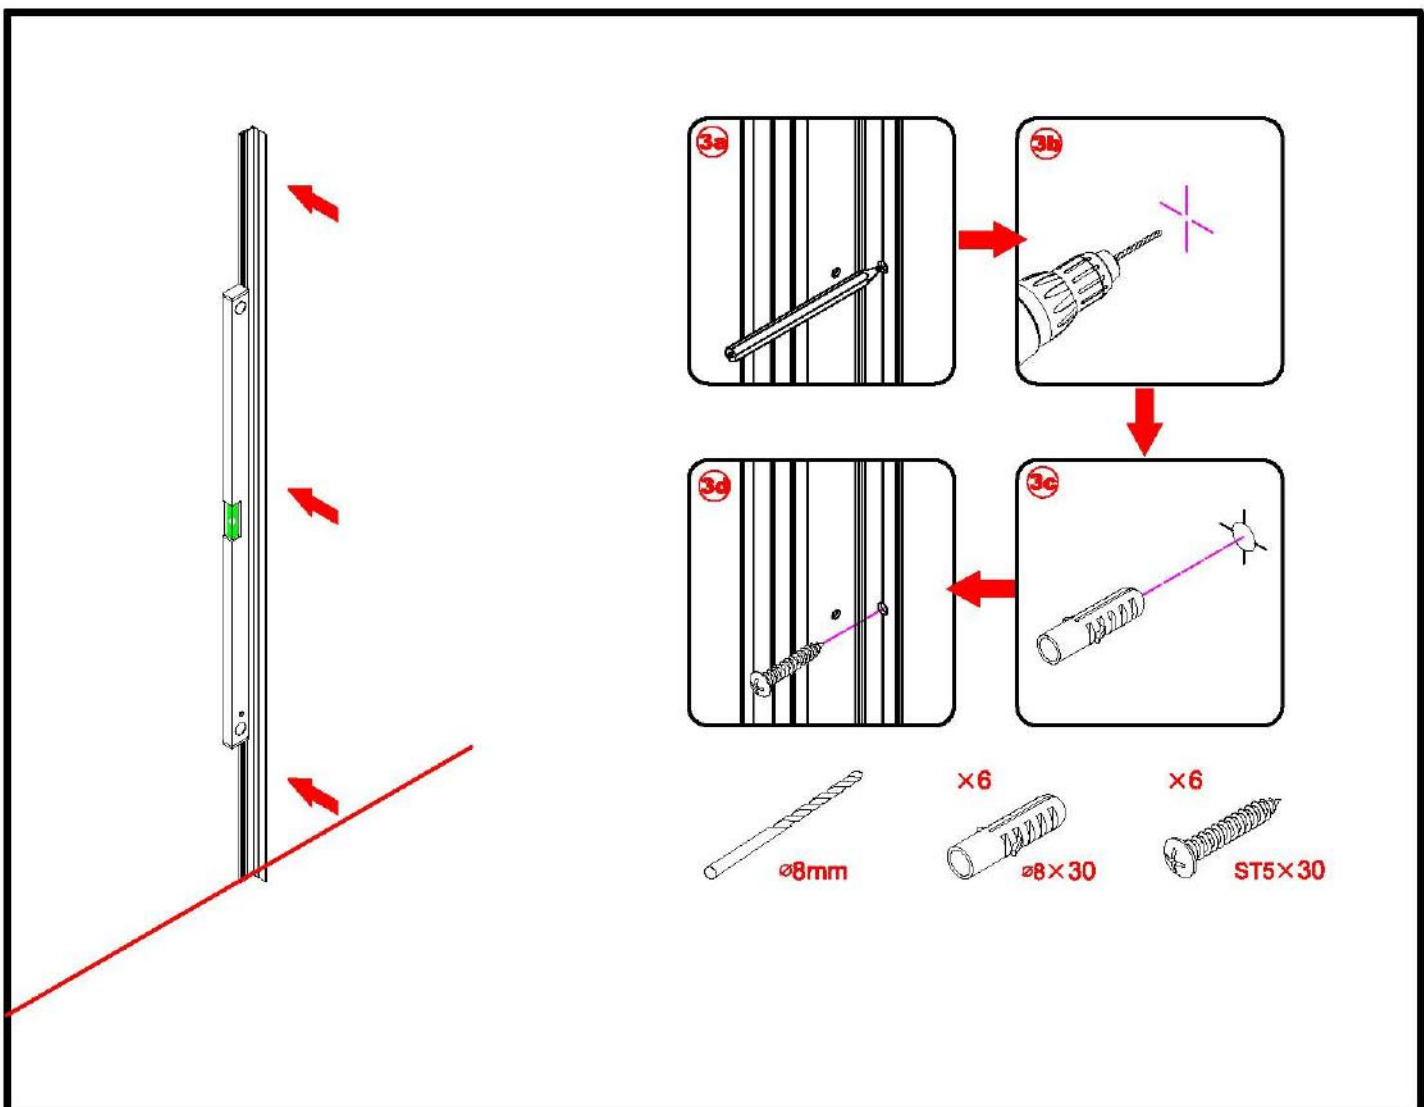

Note: Safety glass can not be re-worked.

■ Installation

Please read these instructions carefully before start of installation.

The wall post has up to 20mm of adjustment for out of true wall situations.

Ensure that the shower tray is fitted level and that after assembly of enclosure there is a full and continuous bead of sealant between the top of the shower tray and the title joint.

Special care should be taken when drilling walls to avoid hidden pipes or electrical cables.

Note: This product is heavy and will require two people to install.

Please remove protective film from aluminium profiles before installation.

This product is heavy and will require two people to install.

ST4X30

This product is heavy and will require two people to install.

This product is heavy and will require two people to install.

This product is heavy and will require two people to install.

This product is heavy and will require two people to install.