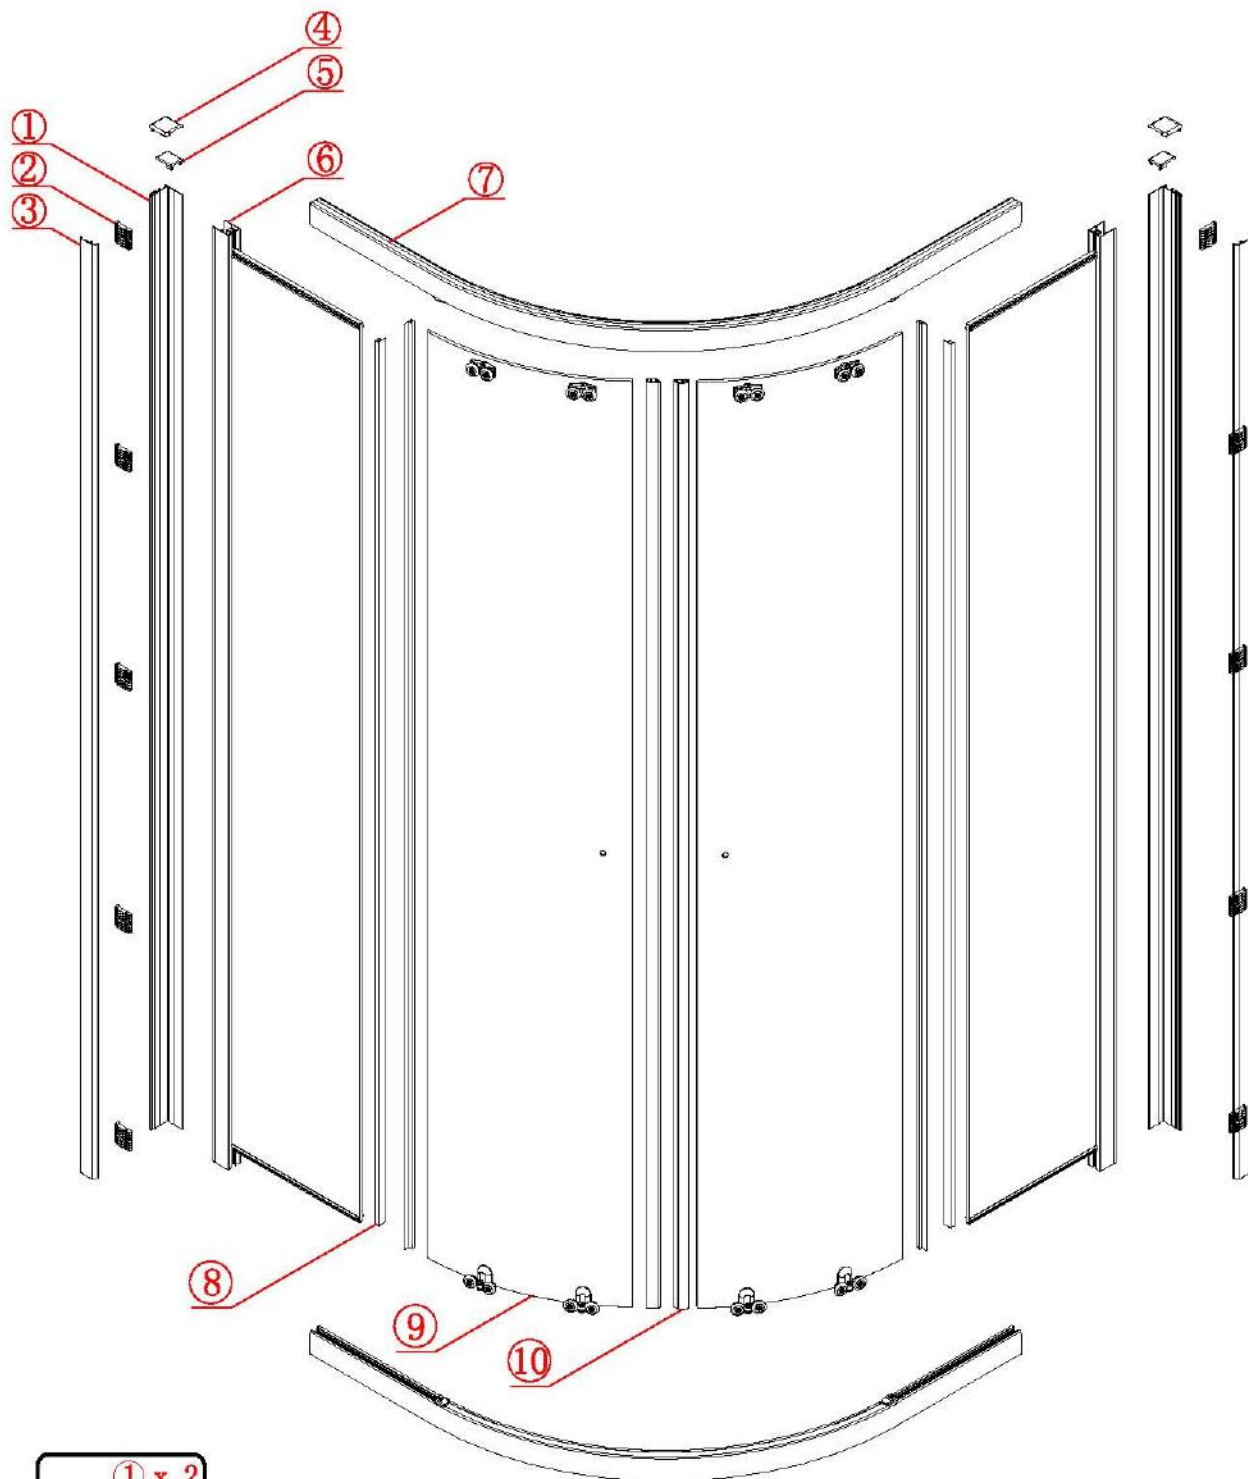

This product is heavy and will require two people to install.