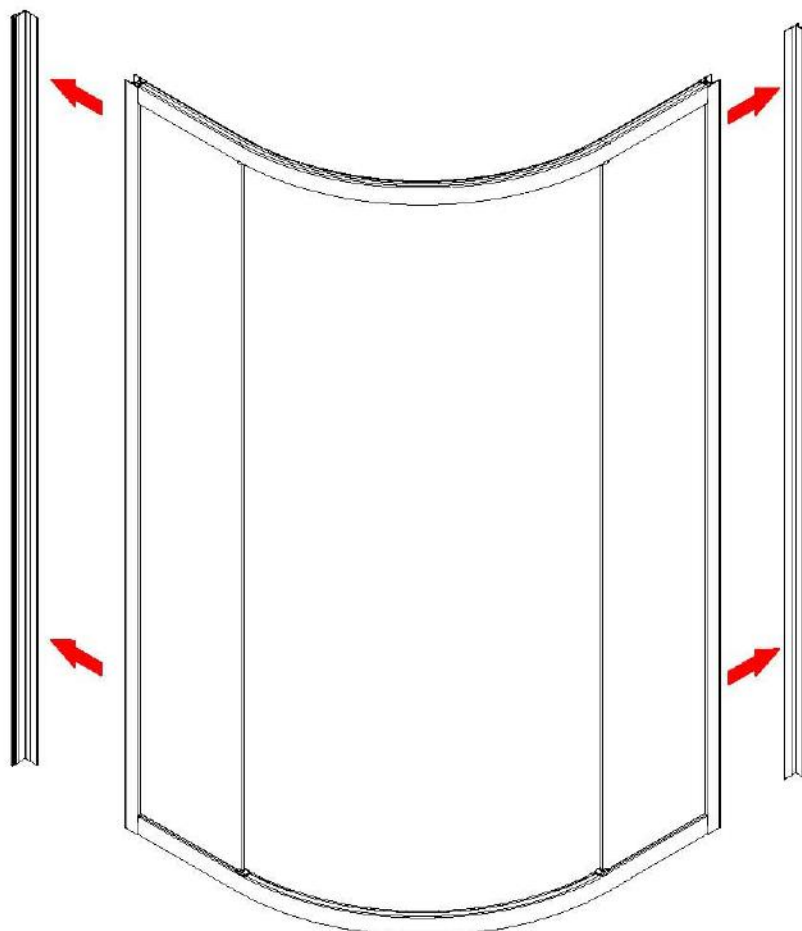

This product is heavy and will require two people to install.