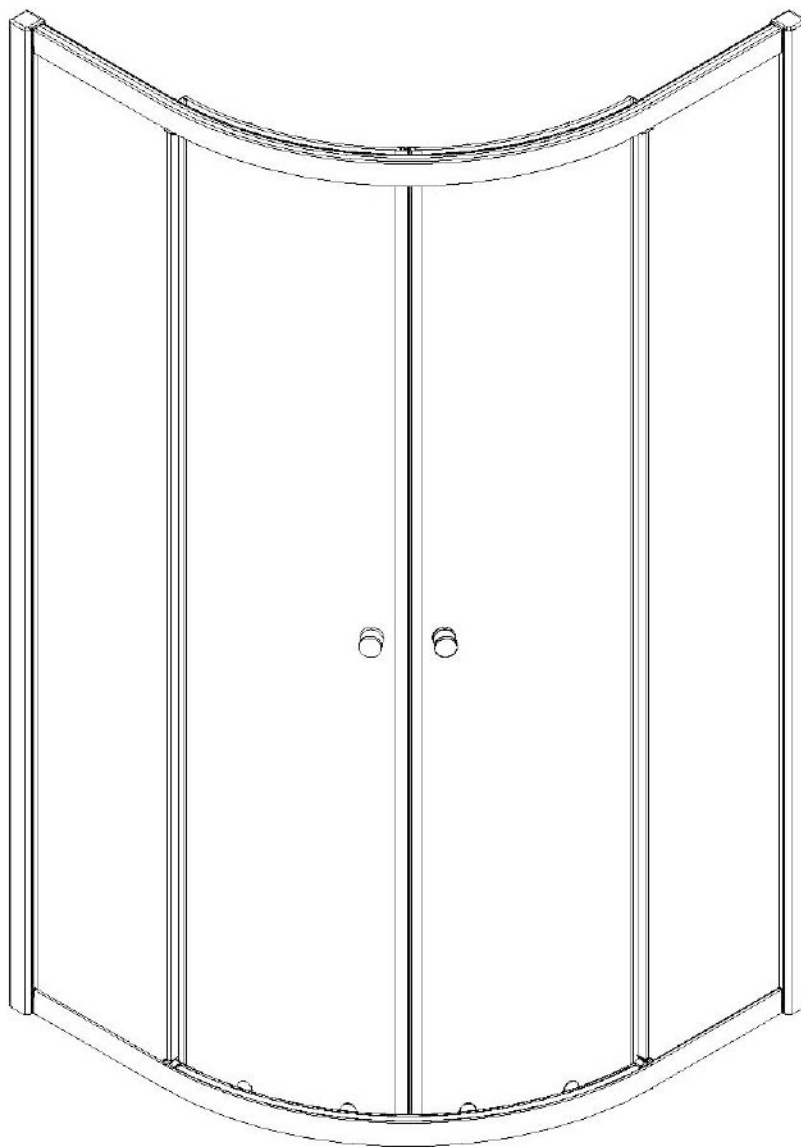

CEZARES ANIMA R-2

Sliding door

Installation instructions

■ General Information

Please inspect the product immediately upon receipt for transit damage, missing packs/parts or manufacturing fault. Damage reported later cannot be accepted. Please handle the product with care avoiding knocks and shock loading to all sides and edges of the glass.

Note: Safety glass can not be re-worked.

■ Installation

Please read these instructions carefully before start of installation.

The wall post has up to 20mm of adjustment for out of true wall situations.

Ensure that the shower tray is fitted level and that after assembly of enclosure there is a full and continuous bead of sealant between the top of the shower tray and the title joint.

Special care should be taken when drilling walls to avoid hidden pipes or electrical cables.

Note: This product is heavy and will require two people to install.

Please remove protective film from aluminium profiles before installation.