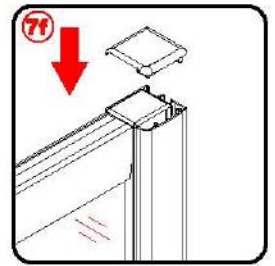

Note: Safety glass can not be re-worked.

■ Installation

Please read these instructions carefully before start of installation.

The wall post has up to 20mm of adjustment for out of true wall situations.

Ensure that the shower tray is fitted level and that after assembly of enclosure there is a full and continuous bead of sealant between the top of the shower tray and the title joint.

This product is heavy and will require two people to install.

ST4X30

This product is heavy and will require two people to install.

This product is heavy and will require two people to install.

This product is heavy and will require two people to install.