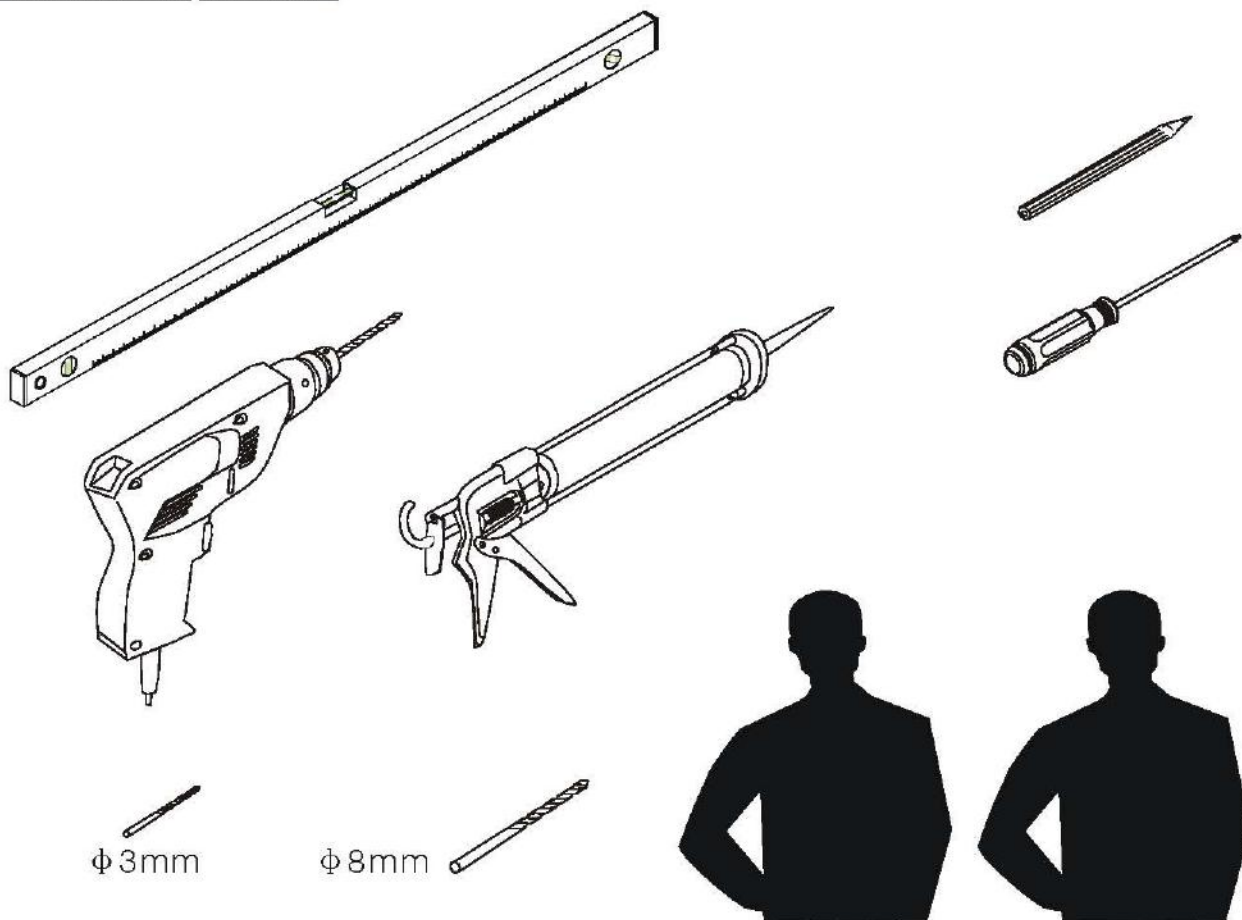

Note: Safety glass can not be re-worked.

■ Installation

Please read these instructions carefully before start of installation.

The wall post has up to 20mm of adjustment for out of true wall situations.

Ensure that the shower tray is fitted level and that after assembly of enclosure there is a full and continuous bead of sealant between the top of the shower tray and the title joint.

Special care should be taken when drilling walls to avoid hidden pipes or electrical cables.

Note: This product is heavy and will require two people to install.

Please remove protective film from aluminium profiles before installation.

■ Shower Tray Installation

The shower tray must be sited against a structural wall.

Water proof walling or tiling should be fitted so that it sits on the top of the tray rim.

■ Aftercare Instructions

After use, your shower should be cleaned with soap and water. This is particularly important in hard water districts where insoluble lime salts may be deposited and allowed to build up. Cleaners of a gritty or abrasive nature should not be used. Care should be taken to avoid contact with strong chemicals such as organic solvents and strippers.

Glass cleaners can be used but with caution, if in doubt contact the supplier of the cleaner in question.

Please keep these instructions for aftercare and customer service details.

Tools required

This product is heavy and will require two people to install.