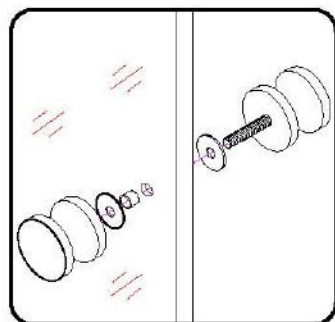

Special care should be taken when drilling walls to avoid hidden pipes or electrical cables.

Note: This product is heavy and will require two people to install.

Please remove protective film from aluminium profiles before installation.

This product is heavy and will require two people to install.

ST4X30

This product is heavy and will require two people to install.

This product is heavy and will require two people to install.

This product is heavy and will require two people to install.

This product is heavy and will require two people to install.