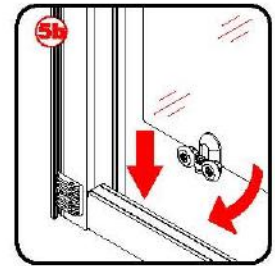

Note: Safety glass can not be re-worked.

■ Installation

Please read these instructions carefully before start of installation.

The wall post has up to 20mm of adjustment for out of true wall situations.

Ensure that the shower tray is fitted level and that after assembly of enclosure there is a full and continuous bead of sealant between the top of the shower tray and the title joint.

Special care should be taken when drilling walls to avoid hidden pipes or electrical cables.

Note: This product is heavy and will require two people to install.

Please remove protective film from aluminium profiles before installation.

This product is heavy and will require two people to install.

ST4X30

This product is heavy and will require two people to install.

This product is heavy and will require two people to install.

This product is heavy and will require two people to install.

This product is heavy and will require two people to install.