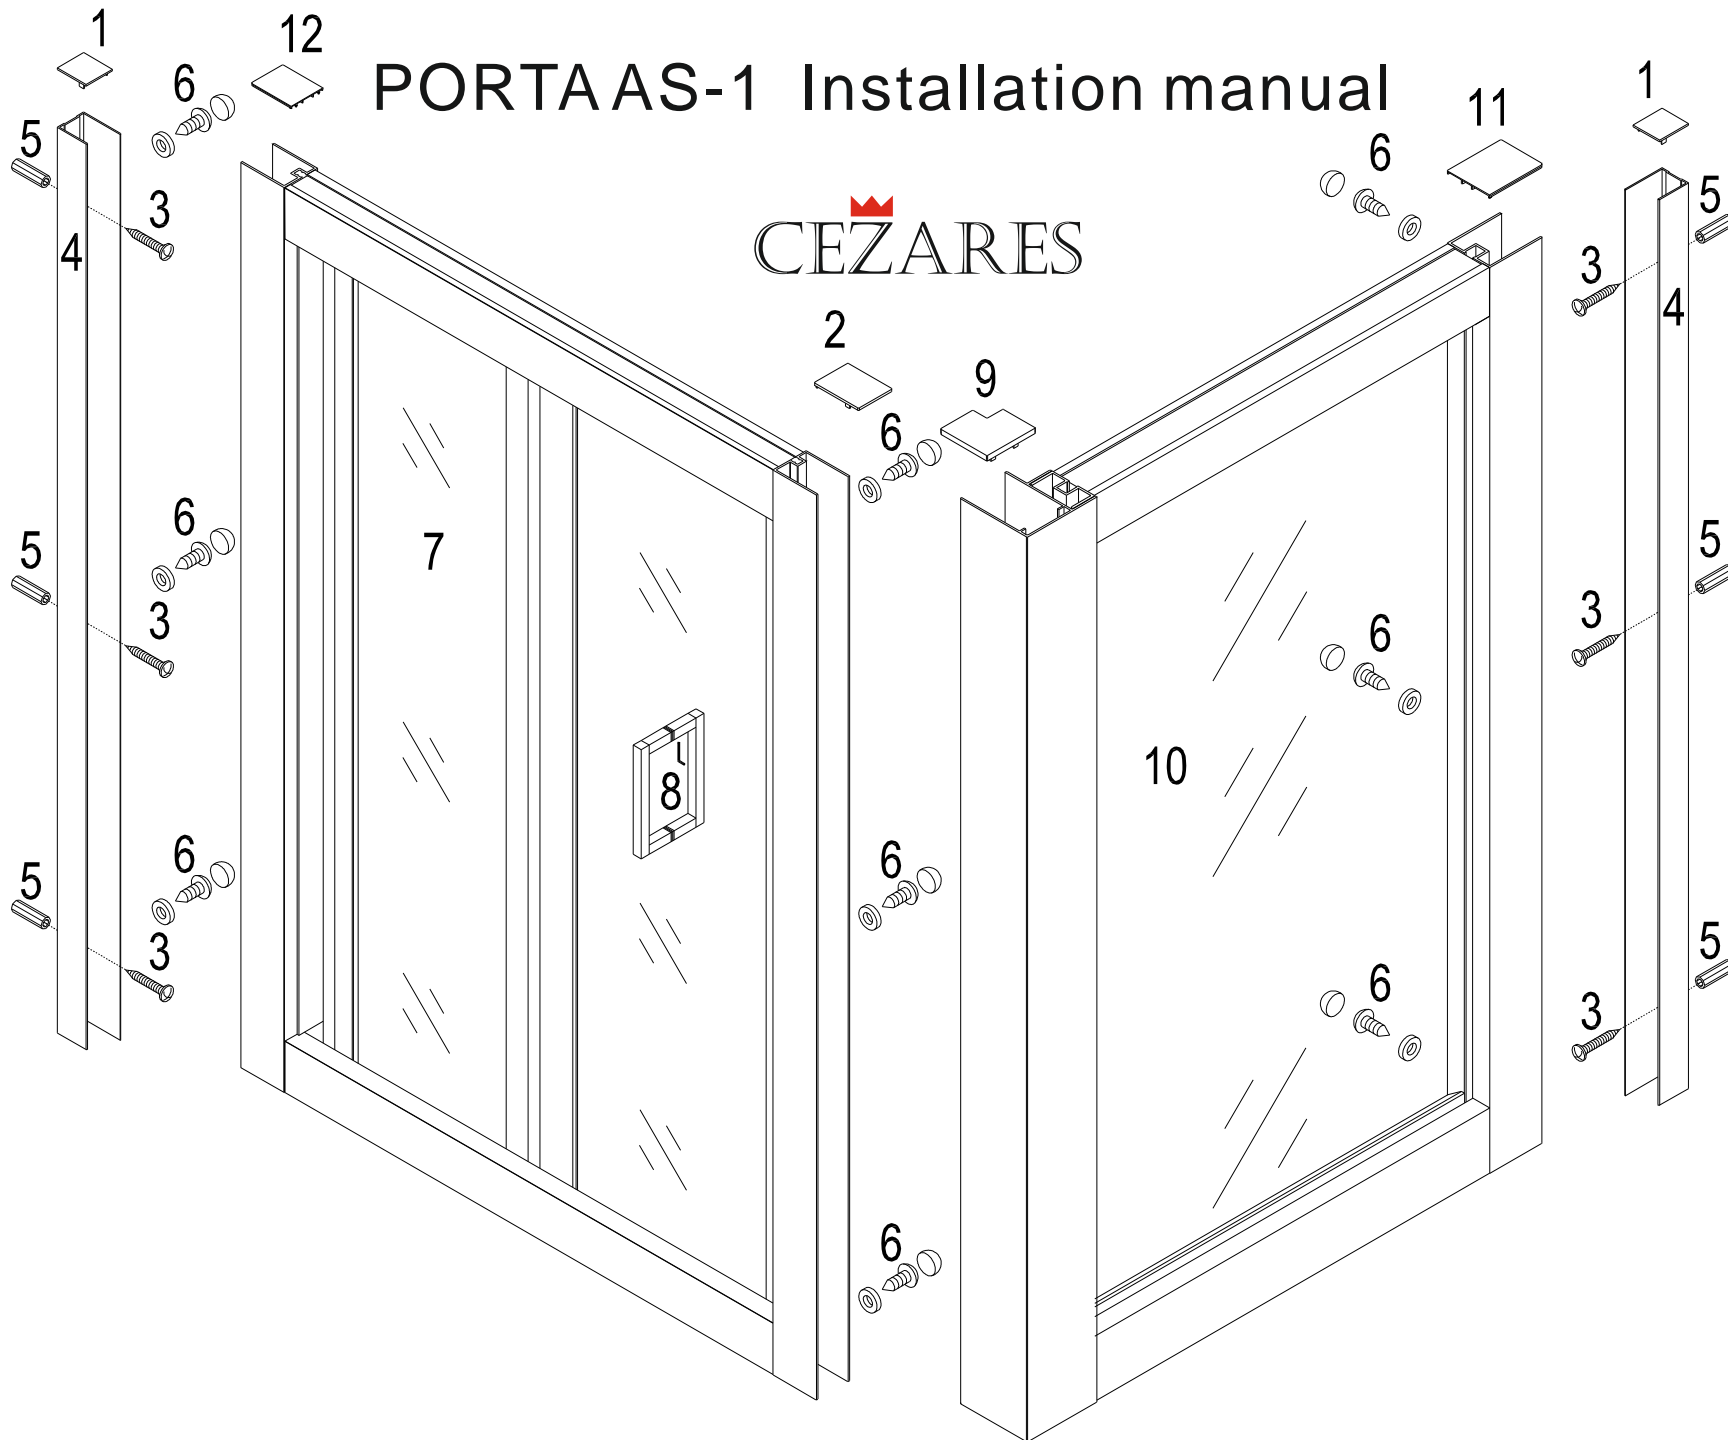

# PORTAAS-1 Installation manual

**CEZARES**

1 	2 	3 	4 	5 	6 	<b>TOOLS REQUIRED</b> 
7 	8 	11 		12 		
9 		10 		11 		
2Pcs		1Pc		1Pc		

Size	B1 (REF)	B2 (REF)
800X800	771	771
900X900	871	871

**I**

**II**

**III**

**f**

**g**

Here should keep close to the glass, needn't have interstice, if no, will sway

Notice: Fix the screw after internal handle keeping close to glass

**3**

**4**

**5**