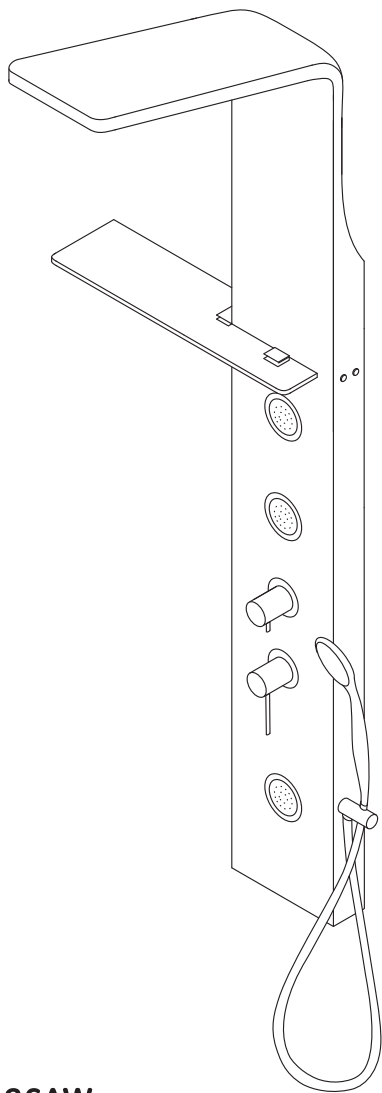

AM·PM

Joy
W85P-2-136AW

ENG Shower panel
RUS Душевая панель