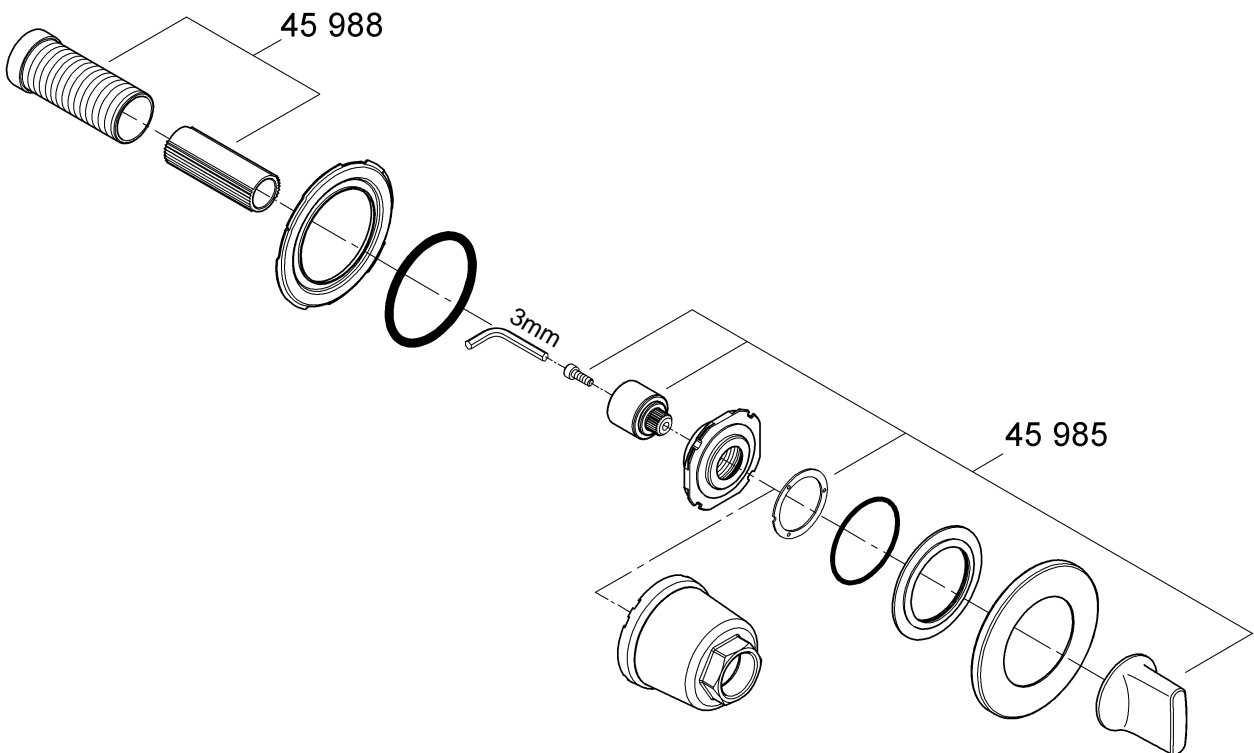

29 034
(19 439)