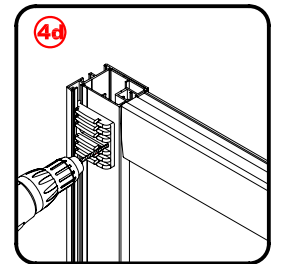

Note: Safety glass can not be re-worked.

■ Installation

Please read these instructions carefully before start of installation.

The wall post has up to 20mm of adjustment for out of true wall situations.

Ensure that the shower tray is fitted level and that after assembly of enclosure there is a full and continuous bead of sealant between the top of the shower tray and the title joint.

This product is heavy and will require two people to install.

x 8
ST4X30

This product is heavy and will require two people to install.

This product is heavy and will require two people to install.

This product is heavy and will require two people to install.