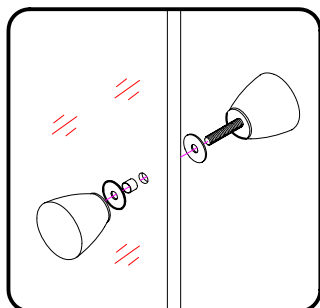

Note: Safety glass can not be re-worked.

■ Installation

Please read these instructions carefully before start of installation.

The wall post has up to 20mm of adjustment for out of true wall situations.

Ensure that the shower tray is fitted level and that after assembly of enclosure there is a full and continuous bead of sealant between the top of the shower tray and the title joint.

Special care should be taken when drilling walls to avoid hidden pipes or electrical cables.

Note: This product is heavy and will require two people to install.

Please remove protective film from aluminium profiles before installation.

This product is heavy and will require two people to install.

x 8
ST4X30

This product is heavy and will require two people to install.

This product is heavy and will require two people to install.

This product is heavy and will require two people to install.

This product is heavy and will require two people to install.