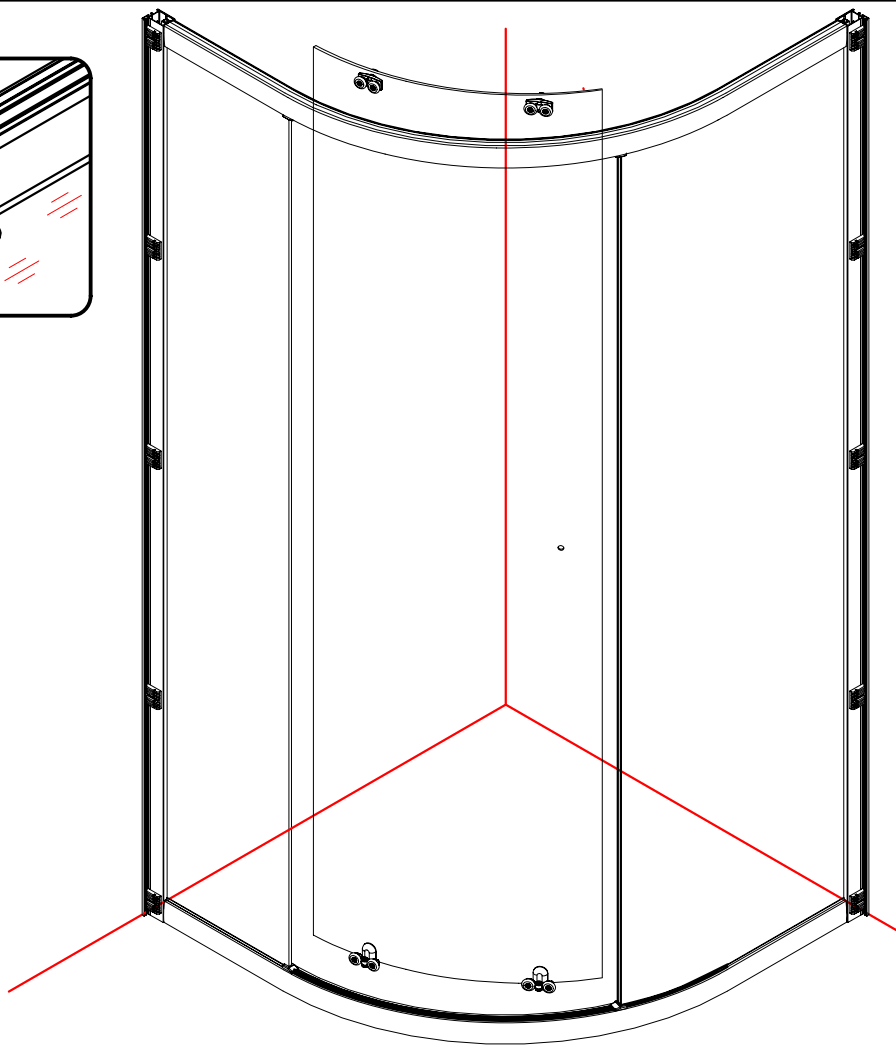

Note: Safety glass can not be re-worked.

■ Installation

Please read these instructions carefully before start of installation.

The wall post has up to 20mm of adjustment for out of true wall situations.

Ensure that the shower tray is fitted level and that after assembly of enclosure there is a full and continuous bead of sealant between the top of the shower tray and the title joint.

Special care should be taken when drilling walls to avoid hidden pipes or electrical cables.

Note: This product is heavy and will require two people to install.

Please remove protective film from aluminium profiles before installation.

This product is heavy and will require two people to install.

x 8
ST4X30

This product is heavy and will require two people to install.

This product is heavy and will require two people to install.

This product is heavy and will require two people to install.