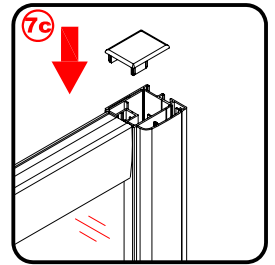

Note: Safety glass can not be re-worked.

■ Installation

Please read these instructions carefully before start of installation.

The wall post has up to 20mm of adjustment for out of true wall situations.

Ensure that the shower tray is fitted level and that after assembly of enclosure there is a full and continuous bead of sealant between the top of the shower tray and the title joint.

This product is heavy and will require two people to install.

x 8
ST4X30

This product is heavy and will require two people to install.

This product is heavy and will require two people to install.

This product is heavy and will require two people to install.