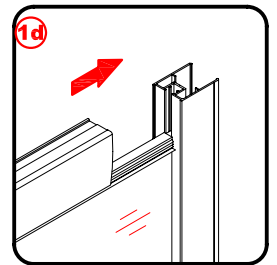

This product is heavy and will require two people to install.