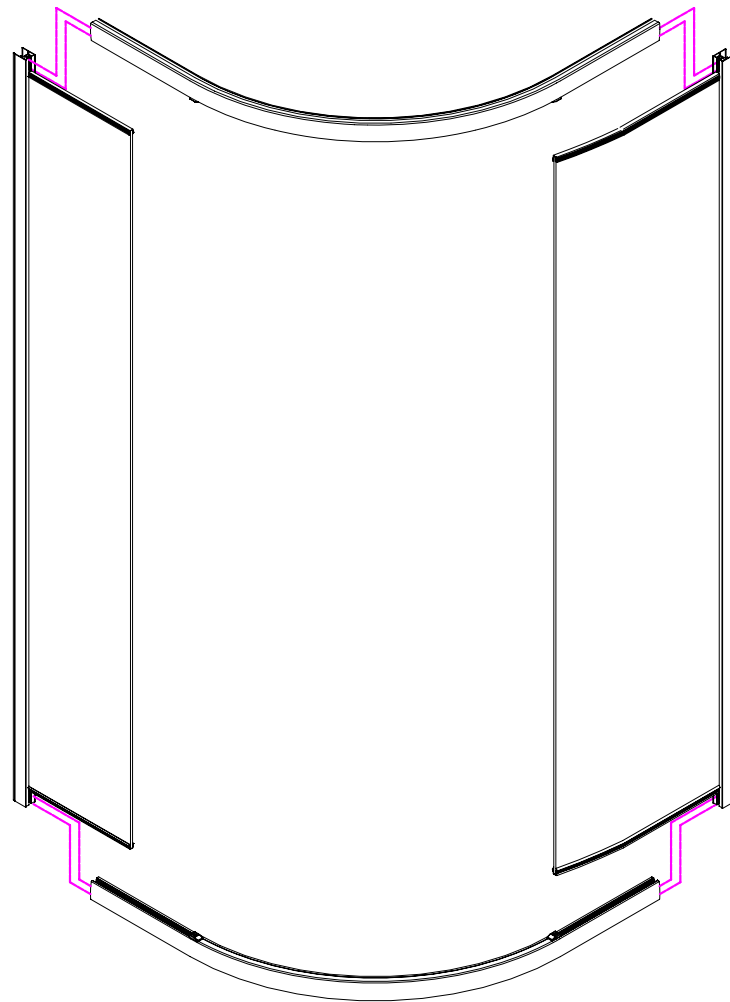

This product is heavy and will require two people to install.