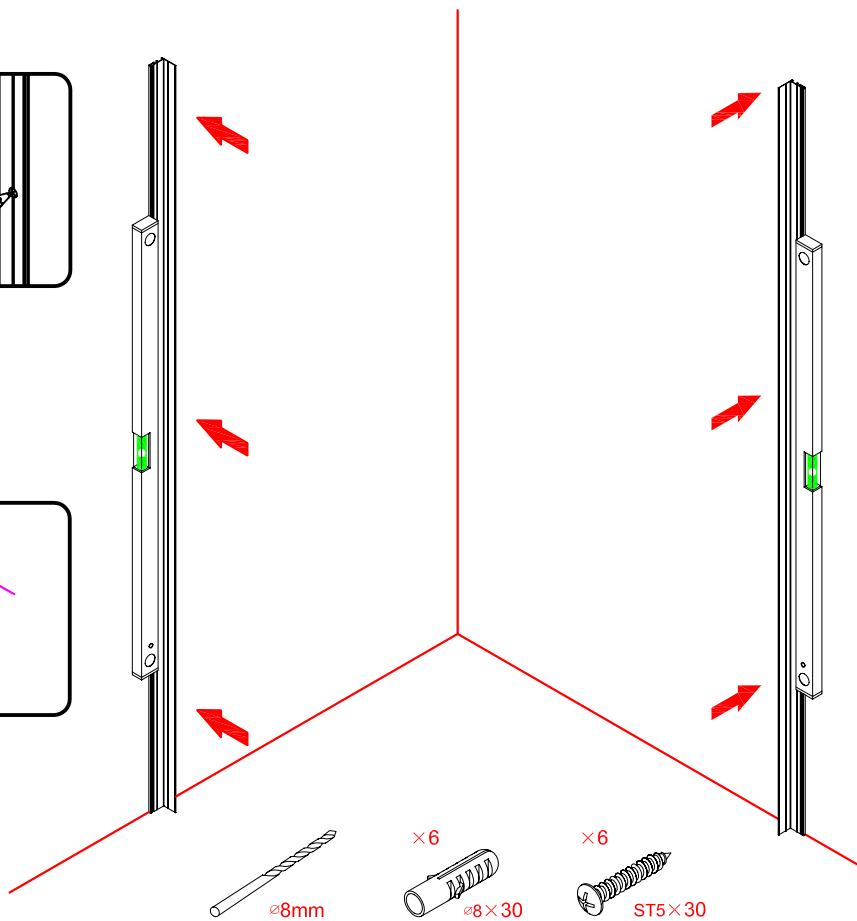

Note: Safety glass can not be re-worked.

■ Installation

Please read these instructions carefully before start of installation.

The wall post has up to 20mm of adjustment for out of true wall situations.

Ensure that the shower tray is fitted level and that after assembly of enclosure there is a full and continuous bead of sealant between the top of the shower tray and the title joint.

Special care should be taken when drilling walls to avoid hidden pipes or electrical cables.

Note: This product is heavy and will require two people to install.

Please remove protective film from aluminium profiles before installation.

■ Shower Tray Installation

The shower tray must be sited against a structural wall.

Water proof walling or tiling should be fitted so that it sits on the top of the tray rim.

■ Aftercare Instructions

After use, your shower should be cleaned with soap and water. This is particularly important in hard water districts where insoluble lime salts may be deposited and allowed to build up. Cleaners of a gritty or abrasive nature should not be used. Care should be taken to avoid contact with strong chemicals such as organic solvents and strippers.

This product is heavy and will require two people to install.

x 8
ST4X30

This product is heavy and will require two people to install.

This product is heavy and will require two people to install.

This product is heavy and will require two people to install.