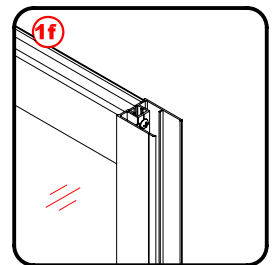

Note: Safety glass can not be re-worked.

■ Installation

Please read these instructions carefully before start of installation.

The wall post has up to 20mm of adjustment for out of true wall situations.

Ensure that the shower tray is fitted level and that after assembly of enclosure there is a full and continuous bead of sealant between the top of the shower tray and the title joint.

■ Shower Tray Installation

The shower tray must be sited against a structural wall.

Water proof walling or tiling should be fitted so that it sits on the top of the tray rim.

■ Aftercare Instructions

After use, your shower should be cleaned with soap and water. This is particularly important in hard water districts where insoluble lime salts may be deposited and allowed to build up. Cleaners of a gritty or abrasive nature should not be used. Care should be taken to avoid contact with strong chemicals such as organic solvents and strippers.

This product is heavy and will require two people to install.

x 8
ST4X30

This product is heavy and will require two people to install.

This product is heavy and will require two people to install.

This product is heavy and will require two people to install.