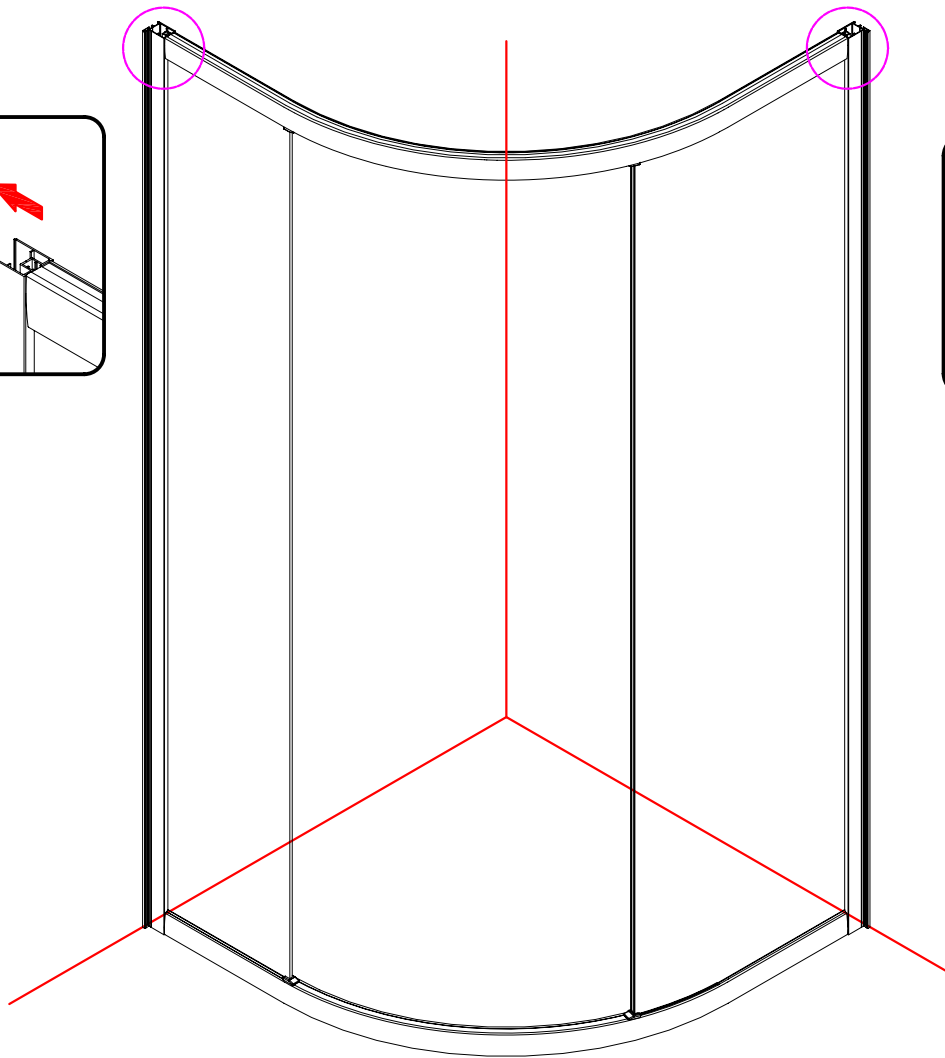

Note: Safety glass can not be re-worked.

■ Installation

Please read these instructions carefully before start of installation.

The wall post has up to 20mm of adjustment for out of true wall situations.

Ensure that the shower tray is fitted level and that after assembly of enclosure there is a full and continuous bead of sealant between the top of the shower tray and the title joint.

This product is heavy and will require two people to install.

x 8
ST4X30

This product is heavy and will require two people to install.

This product is heavy and will require two people to install.

This product is heavy and will require two people to install.