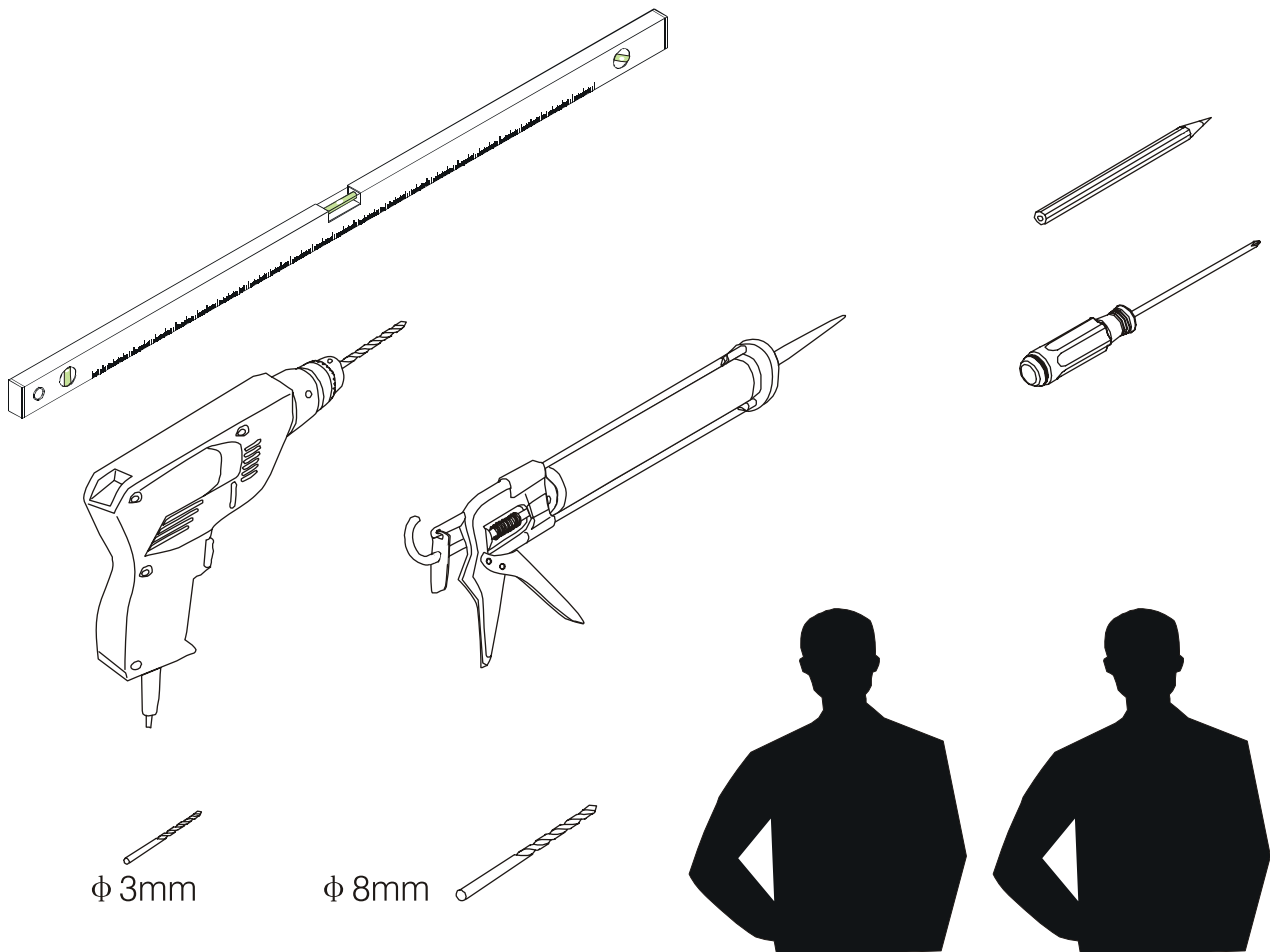

Note: Safety glass can not be re-worked.

■ Installation

Please read these instructions carefully before start of installation.

The wall post has up to 20mm of adjustment for out of true wall situations.

Ensure that the shower tray is fitted level and that after assembly of enclosure there is a full and continuous bead of sealant between the top of the shower tray and the title joint.

Special care should be taken when drilling walls to avoid hidden pipes or electrical cables.

Note: This product is heavy and will require two people to install.

Please remove protective film from aluminium profiles before installation.

■ Shower Tray Installation

The shower tray must be sited against a structural wall.

Water proof walling or tiling should be fitted so that it sits on the top of the tray rim.

■ Aftercare Instructions

After use, your shower should be cleaned with soap and water. This is particularly important in hard water districts where insoluble lime salts may be deposited and allowed to build up. Cleaners of a gritty or abrasive nature should not be used. Care should be taken to avoid contact with strong chemicals such as organic solvents and strippers.

Glass cleaners can be used but with caution, if in doubt contact the supplier of the cleaner in question.

Please keep these instructions for aftercare and customer service details.

Tools required

This product is heavy and will require two people to install.