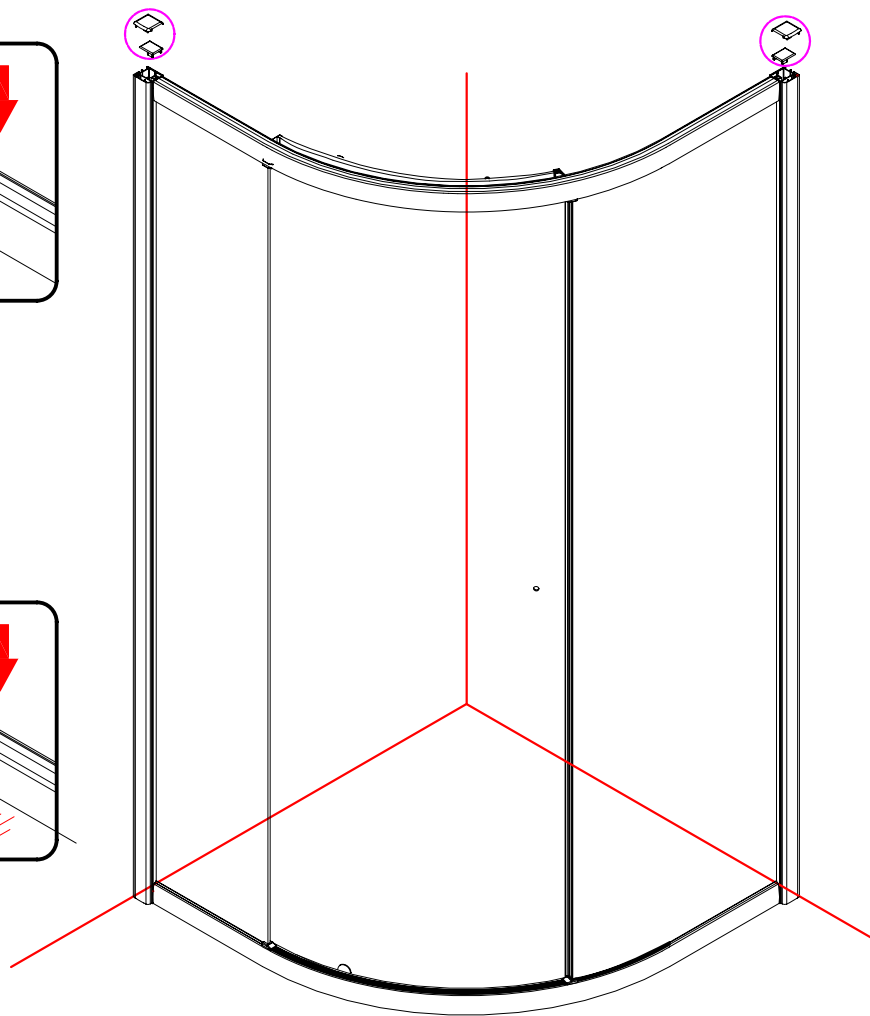

Note: Safety glass can not be re-worked.

■ Installation

Please read these instructions carefully before start of installation.

The wall post has up to 20mm of adjustment for out of true wall situations.

Ensure that the shower tray is fitted level and that after assembly of enclosure there is a full and continuous bead of sealant between the top of the shower tray and the title joint.

This product is heavy and will require two people to install.

x 8
ST4X30

This product is heavy and will require two people to install.

This product is heavy and will require two people to install.

This product is heavy and will require two people to install.