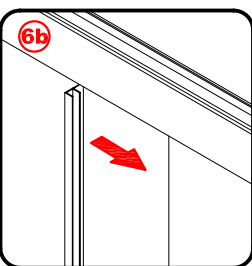

Note: Safety glass can not be re-worked.

■ Installation

Please read these instructions carefully before start of installation.

The wall post has up to 20mm of adjustment for out of true wall situations.

Ensure that the shower tray is fitted level and that after assembly of enclosure there is a full and continuous bead of sealant between the top of the shower tray and the title joint.

This product is heavy and will require two people to install.

x 8
ST4X30

This product is heavy and will require two people to install.

This product is heavy and will require two people to install.

This product is heavy and will require two people to install.