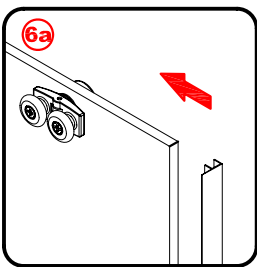

Note: Safety glass can not be re-worked.

■ Installation

Please read these instructions carefully before start of installation.

The wall post has up to 20mm of adjustment for out of true wall situations.

Ensure that the shower tray is fitted level and that after assembly of enclosure there is a full and continuous bead of sealant between the top of the shower tray and the title joint.

This product is heavy and will require two people to install.

x 8
ST4X30

This product is heavy and will require two people to install.

This product is heavy and will require two people to install.

This product is heavy and will require two people to install.

This product is heavy and will require two people to install.