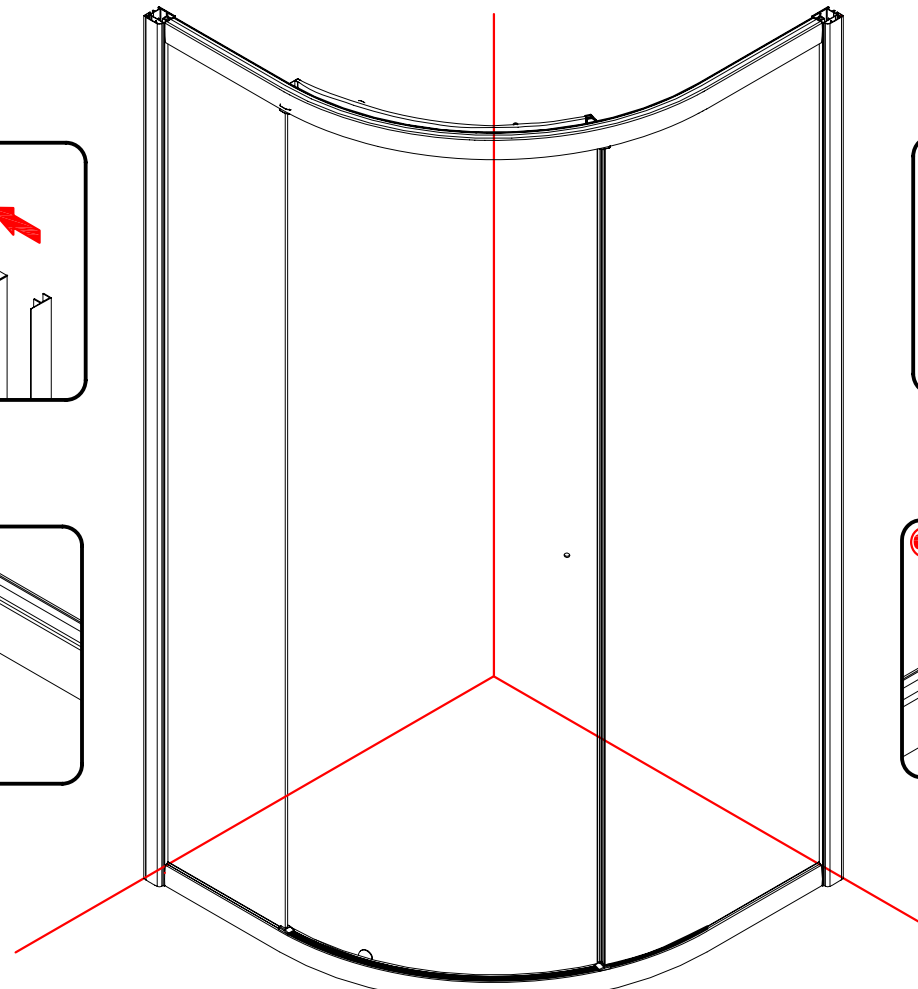

Note: Safety glass can not be re-worked.

■ Installation

Please read these instructions carefully before start of installation.

The wall post has up to 20mm of adjustment for out of true wall situations.

Ensure that the shower tray is fitted level and that after assembly of enclosure there is a full and continuous bead of sealant between the top of the shower tray and the title joint.

This product is heavy and will require two people to install.

x 8
ST4X30

This product is heavy and will require two people to install.

This product is heavy and will require two people to install.

This product is heavy and will require two people to install.