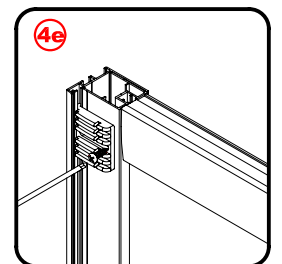

Note: Safety glass can not be re-worked.

■ Installation

Please read these instructions carefully before start of installation.

The wall post has up to 20mm of adjustment for out of true wall situations.

Ensure that the shower tray is fitted level and that after assembly of enclosure there is a full and continuous bead of sealant between the top of the shower tray and the title joint.

This product is heavy and will require two people to install.

x 8
ST4X30

This product is heavy and will require two people to install.

This product is heavy and will require two people to install.

This product is heavy and will require two people to install.