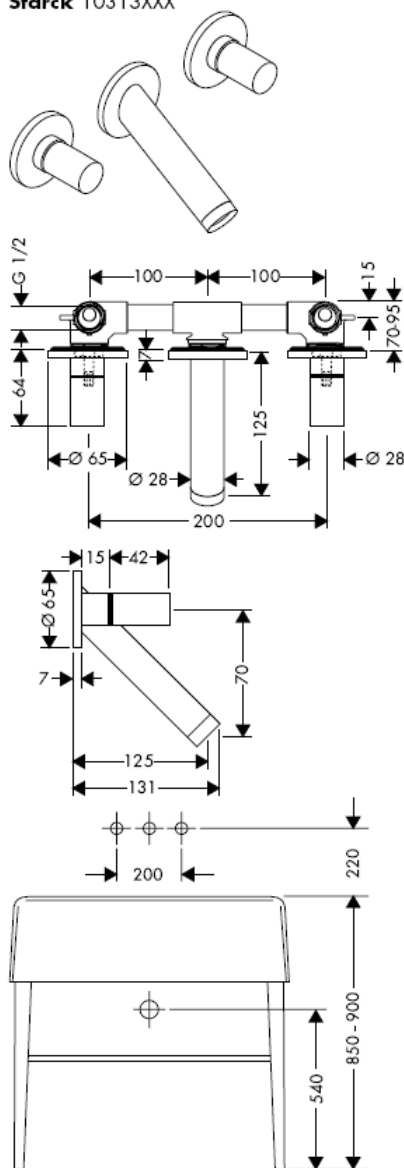

AXOR[®]

hansgrohe

Spare parts

Test certificate: WRAS

Assembly

if necessary, please order sealing foil separately article number: 96383000

Final assembly

Starck 10313XXX