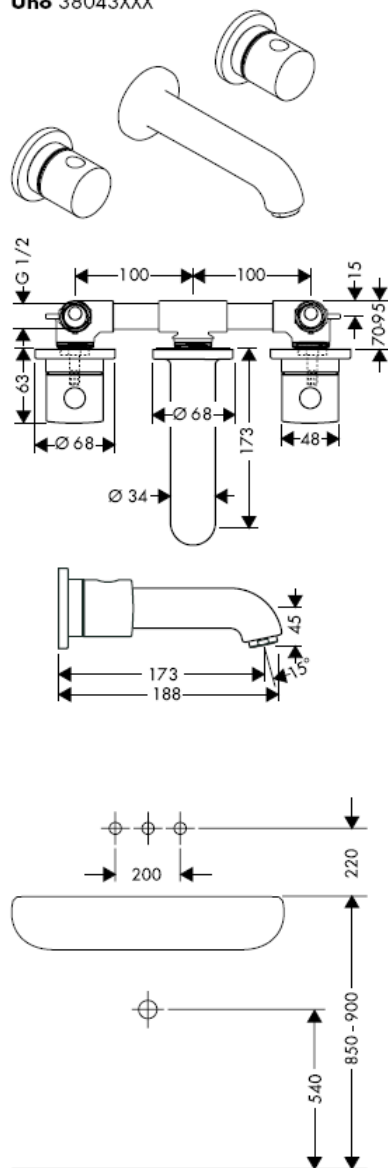

Uno 38043XXX