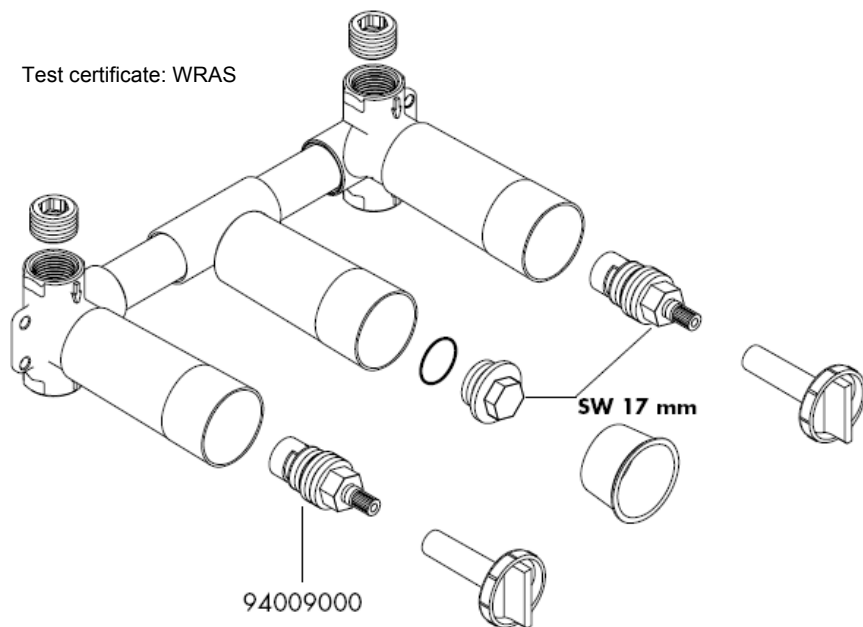

AXOR[®]

hansgrohe

Spare parts

Test certificate: WRAS

Assembly

if necessary, please order sealing foil separately article number: 96383000

Final assembly

Starck 10313XXX