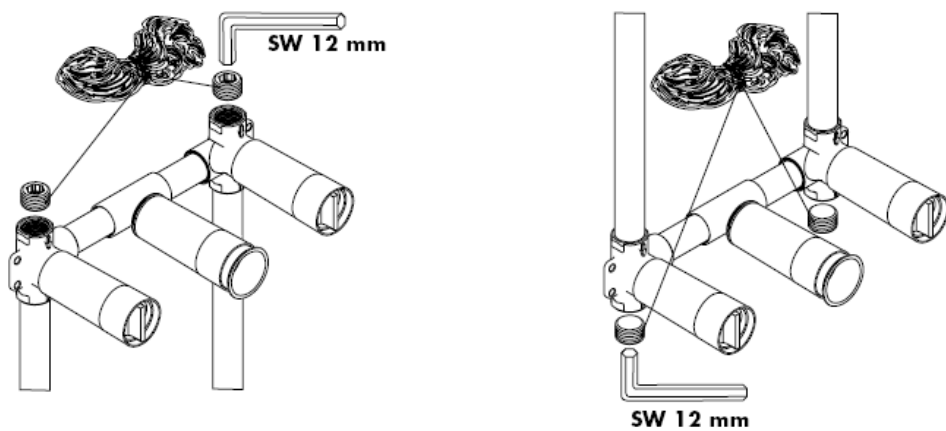

AXOR[®]

hansgrohe

Spare parts

Test certificate: WRAS

Assembly

if necessary, please order sealing foil separately article number: 96383000

Final assembly

Starck 10313XXX